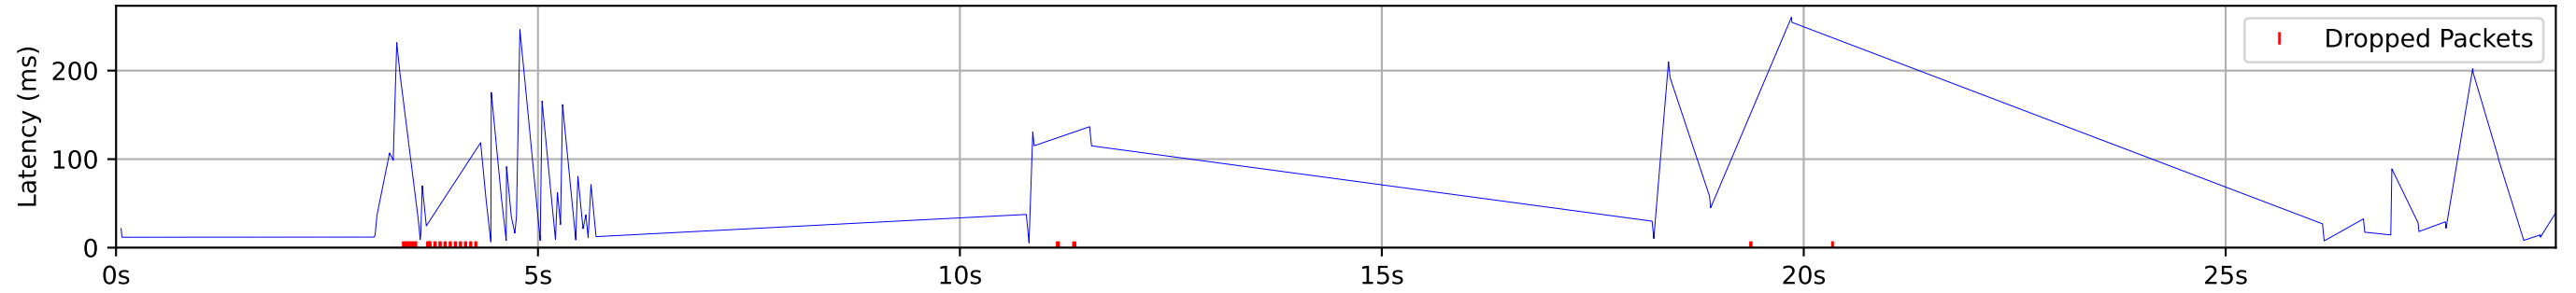

7_downstream.pdf other flows

Latency Timeseries

CCDF of Packet Latency

Packet Delay Statistics

P0	5.400 ms
P0.1	5.532 ms
P1	6.717 ms
P10	11.721 ms
P50	38.200 ms
P90	187.764 ms
P99	252.944 ms
P99.9	259.522 ms
P100	260.200 ms
P99 PDV	246.227 ms
P99.9 PDV	253.990 ms

Data Rate Statistics

Mean data rate	0.1 Mbps
P10 of data rate	0.0 Mbps
P10 % of mean	0.0%
Ramp time to 90%	100 ms

Packet Counts

DSCP 0	123	73.65%
Not ECT	123	73.65%
Drops	44	26.35%
Missing	0	0.0%
Total	167	100%