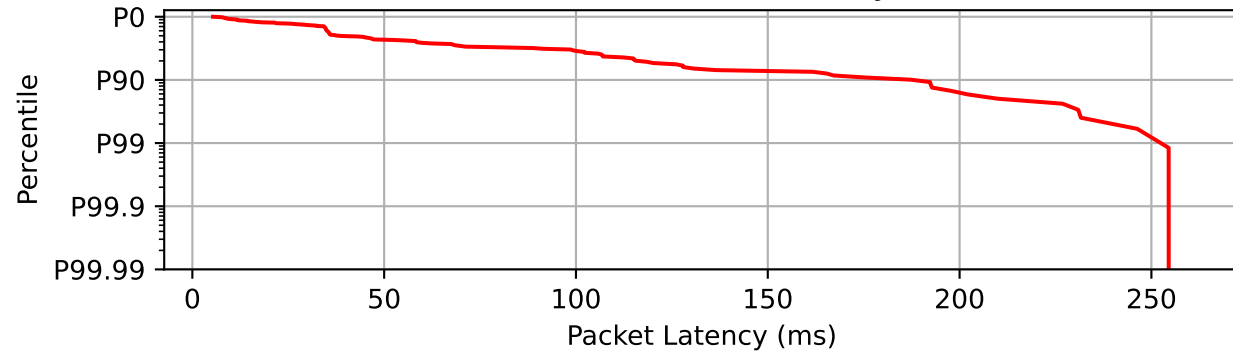

7_downstream.pdf other flows

Latency Timeseries

CCDF of Packet Latency

Packet Delay Statistics

P0	5.400 ms
P0.1	5.532 ms
P1	6.717 ms
P10	11.721 ms
P50	38.200 ms
P90	187.764 ms
P99	252.944 ms
P99.9	259.522 ms
P100	260.200 ms
P99 PDV	246.227 ms
P99.9 PDV	253.990 ms

Data Rate Statistics

Mean data rate	0.1 Mbps
P10 of data rate	0.0 Mbps
P10 % of mean	0.0%
Ramp time to 90%	100 ms

Packet Counts

DSCP 0	123	73.65%
Not ECT	123	73.65%
Drops	44	26.35%
Missing	0	0.0%
Total	167	100%