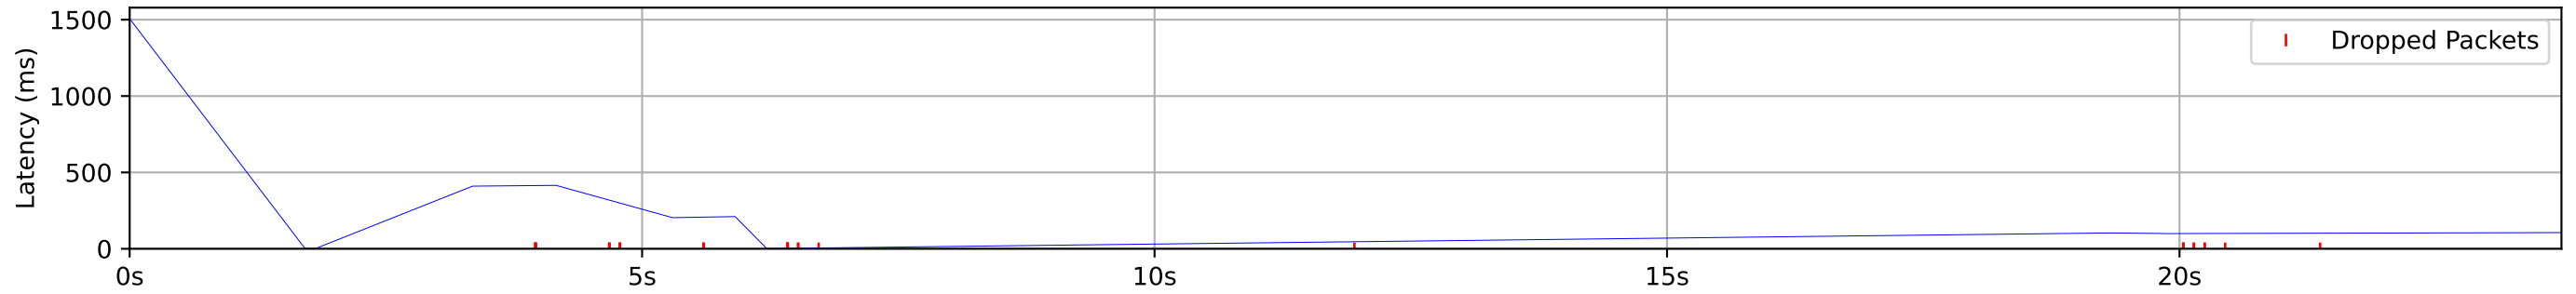

1_upstream.pdf other flows

Latency Timeseries