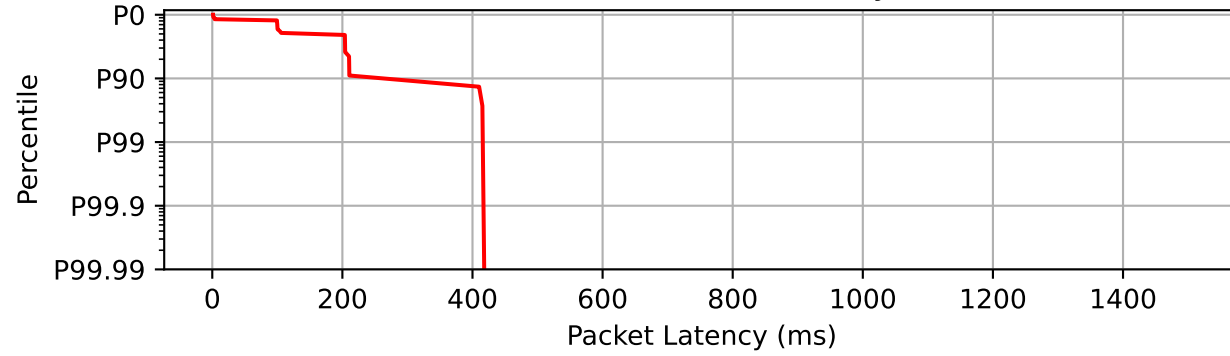

1_upstream.pdf other flows

Latency Timeseries

CCDF of Packet Latency

Packet Delay Statistics

P0	1.220 ms
P0.1	1.222 ms
P1	1.244 ms
P10	2.877 ms
P50	154.850 ms
P90	270.527 ms
P99	1209.849 ms
P99.9	1474.366 ms
P100	1503.757 ms
P99 PDV	1208.605 ms
P99.9 PDV	1473.144 ms

Data Rate Statistics

Mean data rate	0.0 Mbps
P10 of data rate	0.0 Mbps
P10 % of mean	0.0%
Ramp time to 90%	0 ms

Packet Counts

DSCP 0	28	46.67%
ECT1	4	6.67%
Not ECT	24	40.0%
Drops	32	53.33%
Missing	0	0.0%
Total	60	100%