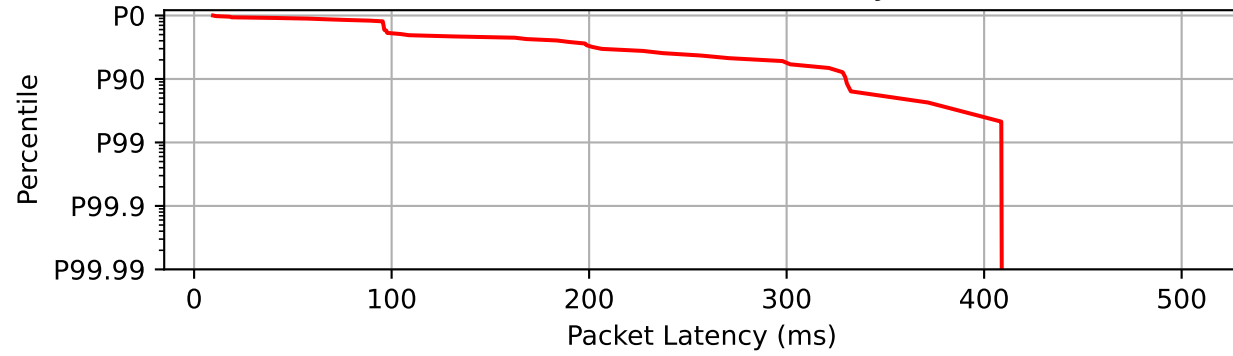

1_downstream.pdf other flows

Latency Timeseries

CCDF of Packet Latency

Packet Delay Statistics

P0	9.600 ms
P0.1	9.666 ms
P1	10.258 ms
P10	52.435 ms
P50	106.640 ms
P90	329.940 ms
P99	459.469 ms
P99.9	499.997 ms
P100	504.500 ms
P99 PDV	449.211 ms
P99.9 PDV	490.331 ms

Data Rate Statistics

Mean data rate	0.0 Mbps
P10 of data rate	0.0 Mbps
P10 % of mean	0.0%
Ramp time to 90%	200 ms

Packet Counts

DSCP 0	48	87.27%
Not ECT	35	63.64%
ECT1	13	23.64%
Drops	7	12.73%
Missing	0	0.0%
Total	55	100%