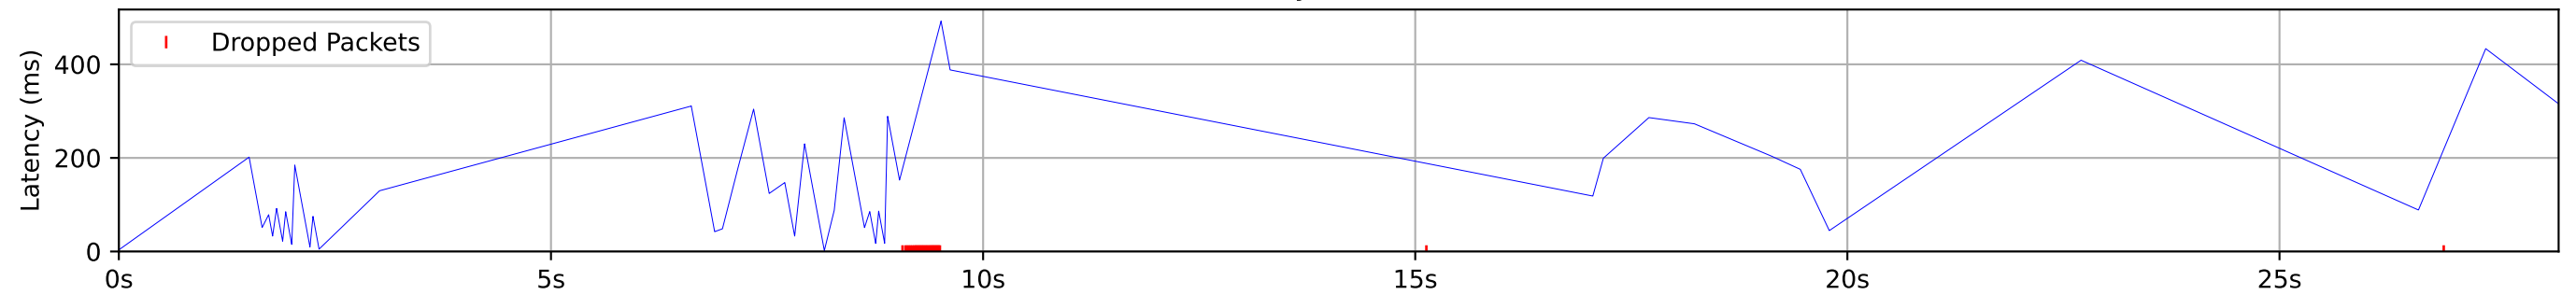

3_downstream.pdf other flows

Latency Timeseries

CCDF of Packet Latency

Packet Delay Statistics

P0	1.950 ms
P0.1	2.059 ms
P1	3.038 ms
P10	23.114 ms
P50	128.130 ms
P90	413.606 ms
P99	483.198 ms
P99.9	491.588 ms
P100	492.520 ms
P99 PDV	480.159 ms
P99.9 PDV	489.529 ms

Data Rate Statistics

Mean data rate	0.0 Mbps
P10 of data rate	0.0 Mbps
P10 % of mean	0.0%
Ramp time to 90%	100 ms

Packet Counts

DSCP 0	72	70.59%
ECT1	72	70.59%
Drops	30	29.41%
Missing	0	0.0%
Total	102	100%