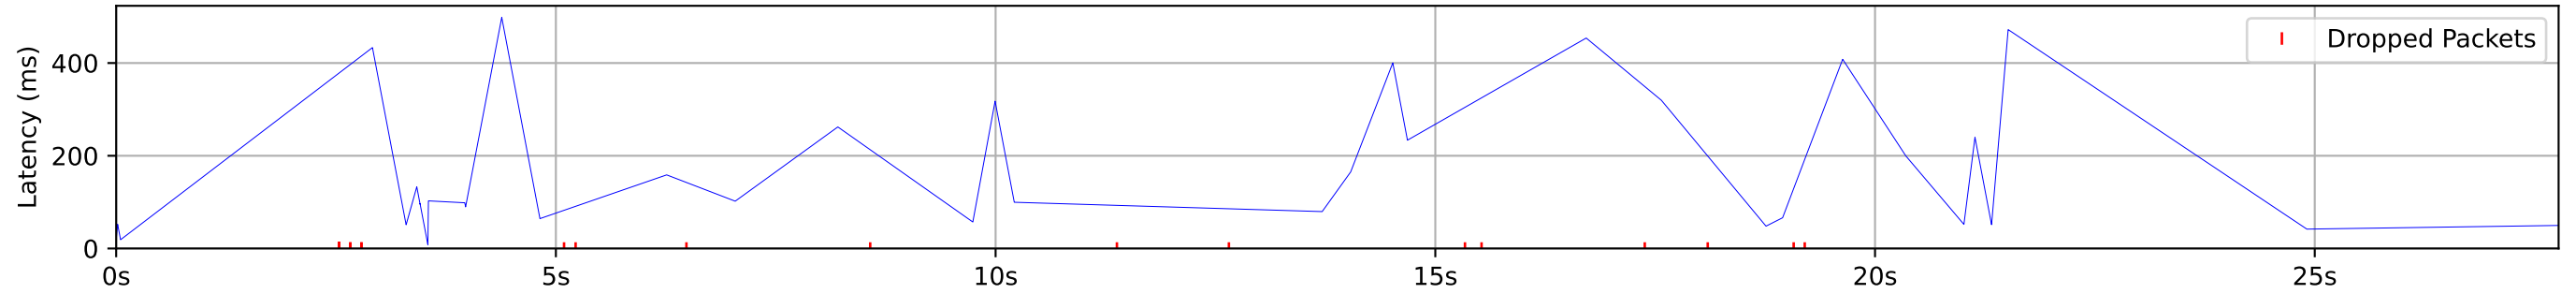

1_downstream.pdf other flows

Latency Timeseries

CCDF of Packet Latency

Packet Delay Statistics

P0	8.170 ms
P0.1	8.762 ms
P1	14.092 ms
P10	50.395 ms
P50	97.625 ms
P90	419.550 ms
P99	492.093 ms
P99.9	497.859 ms
P100	498.500 ms
P99 PDV	478.001 ms
P99.9 PDV	489.097 ms

Data Rate Statistics

Mean data rate	0.0 Mbps
P10 of data rate	0.0 Mbps
P10 % of mean	0.0%
Ramp time to 90%	100 ms

Packet Counts

DSCP 0	58	65.17%
Not ECT	35	39.33%
ECT1	23	25.84%
Drops	31	34.83%
Missing	0	0.0%
Total	89	100%