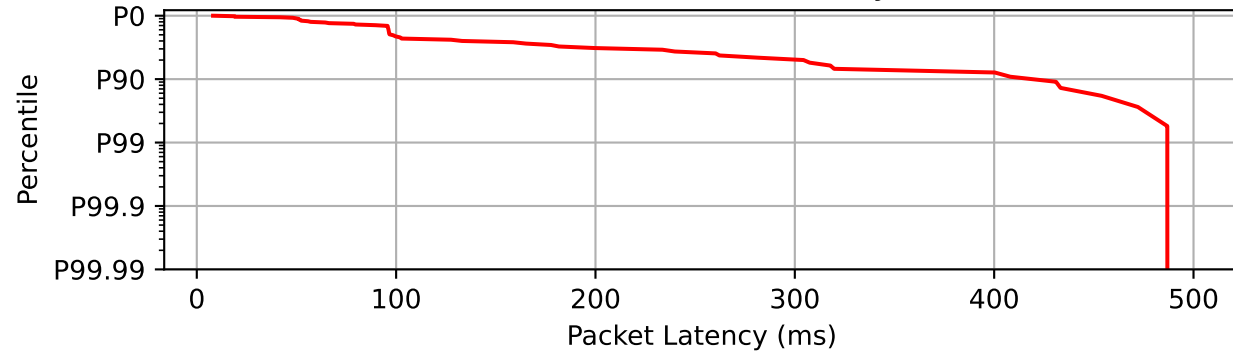

1_downstream.pdf other flows

Latency Timeseries

CCDF of Packet Latency

Packet Delay Statistics

P0	8.170 ms
P0.1	8.762 ms
P1	14.092 ms
P10	50.395 ms
P50	97.625 ms
P90	419.550 ms
P99	492.093 ms
P99.9	497.859 ms
P100	498.500 ms
P99 PDV	478.001 ms
P99.9 PDV	489.097 ms

Data Rate Statistics

Mean data rate	0.0 Mbps
P10 of data rate	0.0 Mbps
P10 % of mean	0.0%
Ramp time to 90%	100 ms

Packet Counts

DSCP 0	58	65.17%
Not ECT	35	39.33%
ECT1	23	25.84%
Drops	31	34.83%
Missing	0	0.0%
Total	89	100%