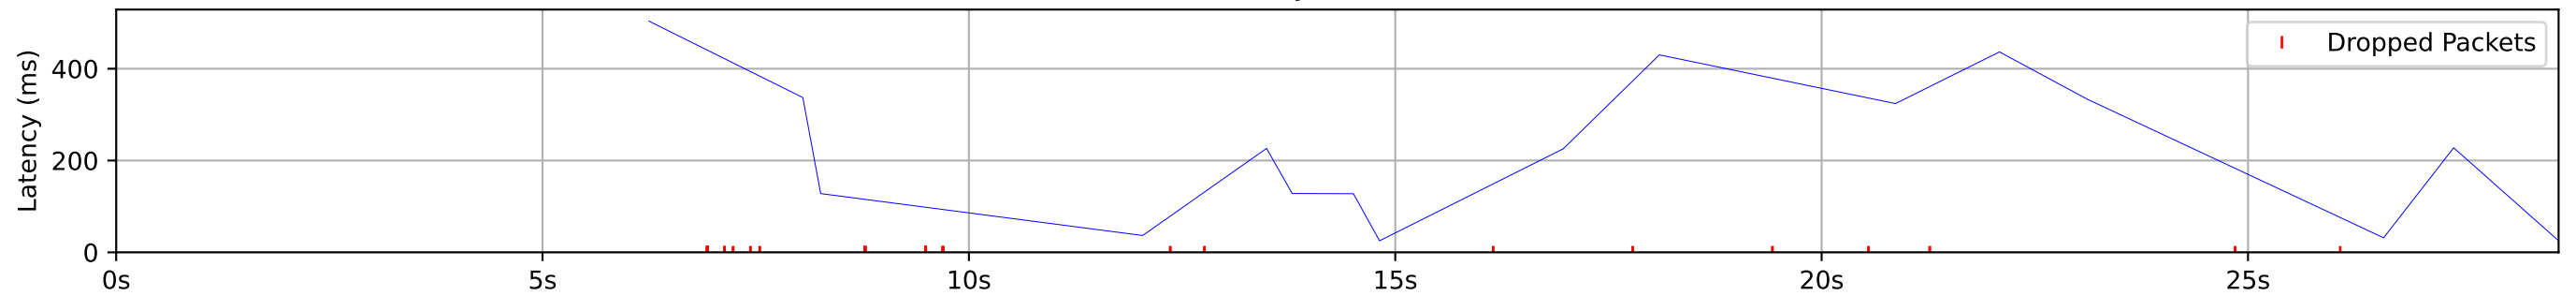

1_upstream.pdf other flows

Latency Timeseries

CCDF of Packet Latency

Packet Delay Statistics

P0	25.200 ms
P0.1	25.200 ms
P1	25.200 ms
P10	30.420 ms
P50	225.500 ms
P90	503.690 ms
P99	503.700 ms
P99.9	503.700 ms
P100	503.700 ms
P99 PDV	478.500 ms
P99.9 PDV	478.500 ms

Data Rate Statistics

Mean data rate	0.0 Mbps
P10 of data rate	0.0 Mbps
P10 % of mean	0.0%
Ramp time to 90%	0 ms

Packet Counts

DSCP 0	40	35.4%
Not ECT	8	7.08%
ECT1	32	28.32%
Drops	73	64.6%
Missing	0	0.0%
Total	113	100%