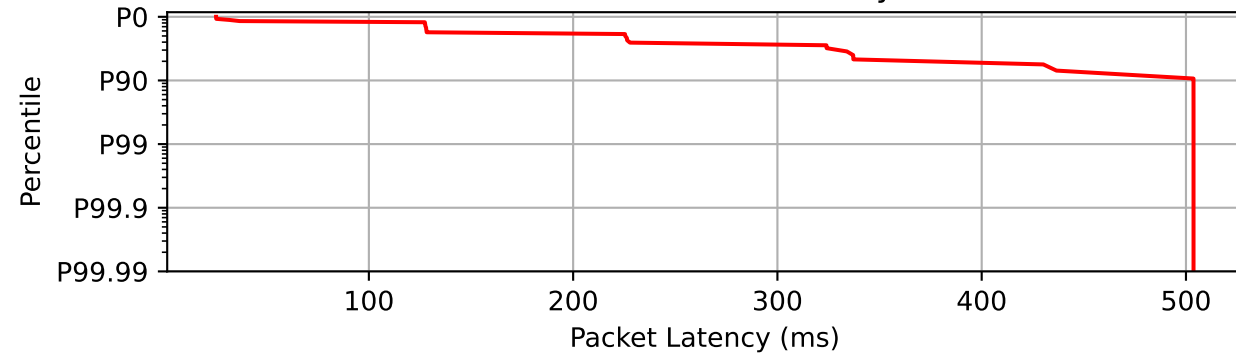

1_upstream.pdf other flows

Latency Timeseries

CCDF of Packet Latency

Packet Delay Statistics

P0	25.200 ms
P0.1	25.200 ms
P1	25.200 ms
P10	30.420 ms
P50	225.500 ms
P90	503.690 ms
P99	503.700 ms
P99.9	503.700 ms
P100	503.700 ms
P99 PDV	478.500 ms
P99.9 PDV	478.500 ms

Data Rate Statistics

Mean data rate	0.0 Mbps
P10 of data rate	0.0 Mbps
P10 % of mean	0.0%
Ramp time to 90%	0 ms

Packet Counts

DSCP 0	40	35.4%
Not ECT	8	7.08%
ECT1	32	28.32%
Drops	73	64.6%
Missing	0	0.0%
Total	113	100%