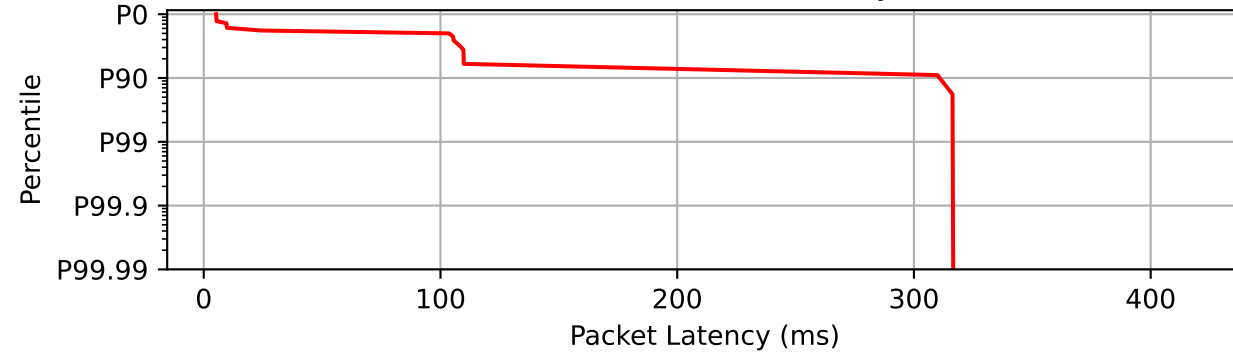

1_upstream.pdf other flows

Latency Timeseries

CCDF of Packet Latency

Packet Delay Statistics

P0	5.210 ms
P0.1	5.212 ms
P1	5.226 ms
P10	5.300 ms
P50	103.650 ms
P90	311.180 ms
P99	399.776 ms
P99.9	416.268 ms
P100	418.100 ms
P99 PDV	394.550 ms
P99.9 PDV	411.056 ms

Data Rate Statistics

Mean data rate	0.0 Mbps
P10 of data rate	0.0 Mbps
P10 % of mean	0.0%
Ramp time to 90%	0 ms

Packet Counts

DSCP 0	19	51.35%
Not ECT	12	32.43%
ECT1	7	18.92%
Drops	18	48.65%
Missing	0	0.0%
Total	37	100%