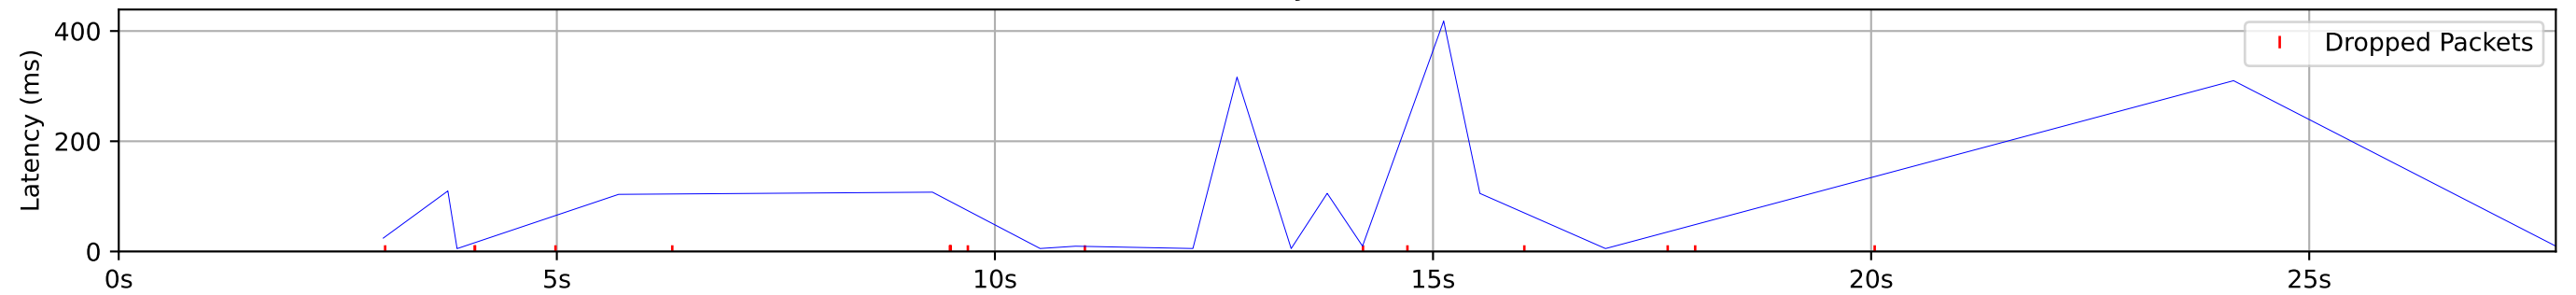

1_upstream.pdf other flows

Latency Timeseries