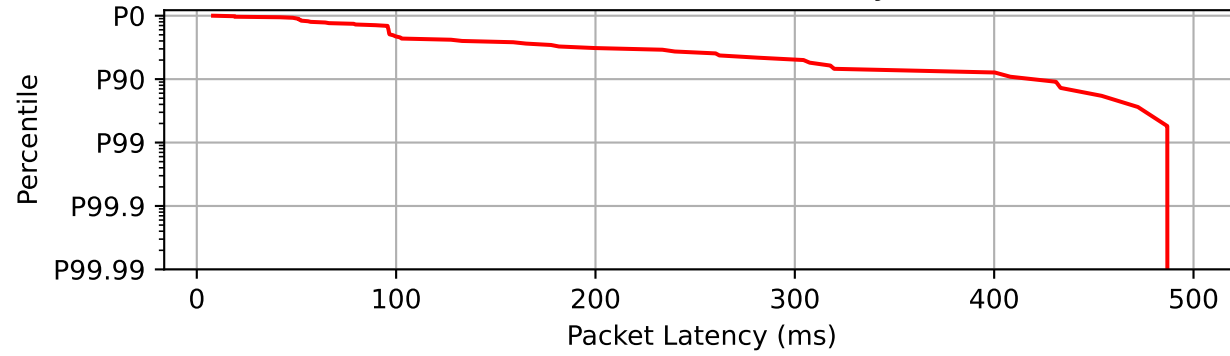

1_downstream.pdf other flows

Latency Timeseries

CCDF of Packet Latency

Packet Delay Statistics

P0	8.170 ms
P0.1	8.762 ms
P1	14.092 ms
P10	50.395 ms
P50	97.625 ms
P90	419.550 ms
P99	492.093 ms
P99.9	497.859 ms
P100	498.500 ms
P99 PDV	478.001 ms
P99.9 PDV	489.097 ms

Data Rate Statistics

Mean data rate	0.0 Mbps
P10 of data rate	0.0 Mbps
P10 % of mean	0.0%
Ramp time to 90%	100 ms

Packet Counts

DSCP 0	58	65.17%
ECT1	23	25.84%
Not ECT	35	39.33%
Drops	31	34.83%
Missing	0	0.0%
Total	89	100%