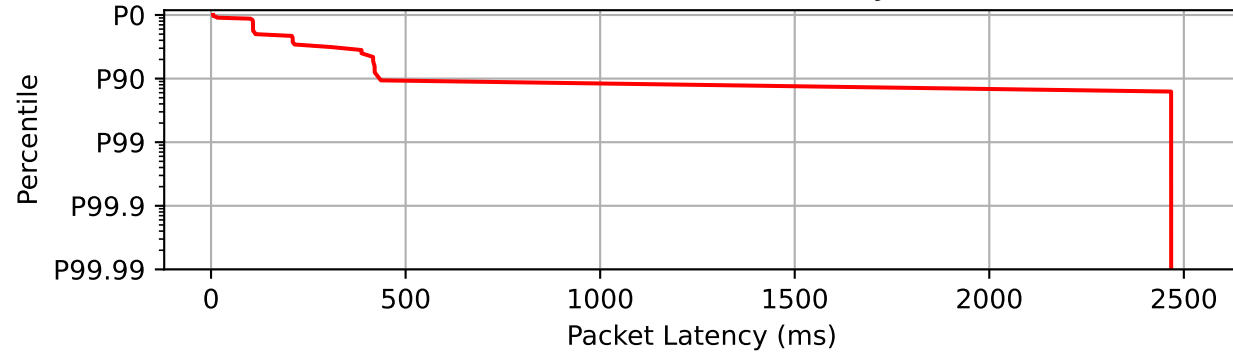

1_upstream.pdf other flows

Latency Timeseries

CCDF of Packet Latency

Packet Delay Statistics

P0	5.200 ms
P0.1	5.206 ms
P1	5.264 ms
P10	33.540 ms
P50	113.900 ms
P90	433.334 ms
P99	2501.202 ms
P99.9	2515.555 ms
P100	2517.150 ms
P99 PDV	2495.938 ms
P99.9 PDV	2510.349 ms

Data Rate Statistics

Mean data rate	0.0 Mbps
P10 of data rate	0.0 Mbps
P10 % of mean	0.0%
Ramp time to 90%	0 ms

Packet Counts

DSCP 0	33	66.0%
ECT1	15	30.0%
Not ECT	18	36.0%
Drops	17	34.0%
Missing	0	0.0%
Total	50	100%