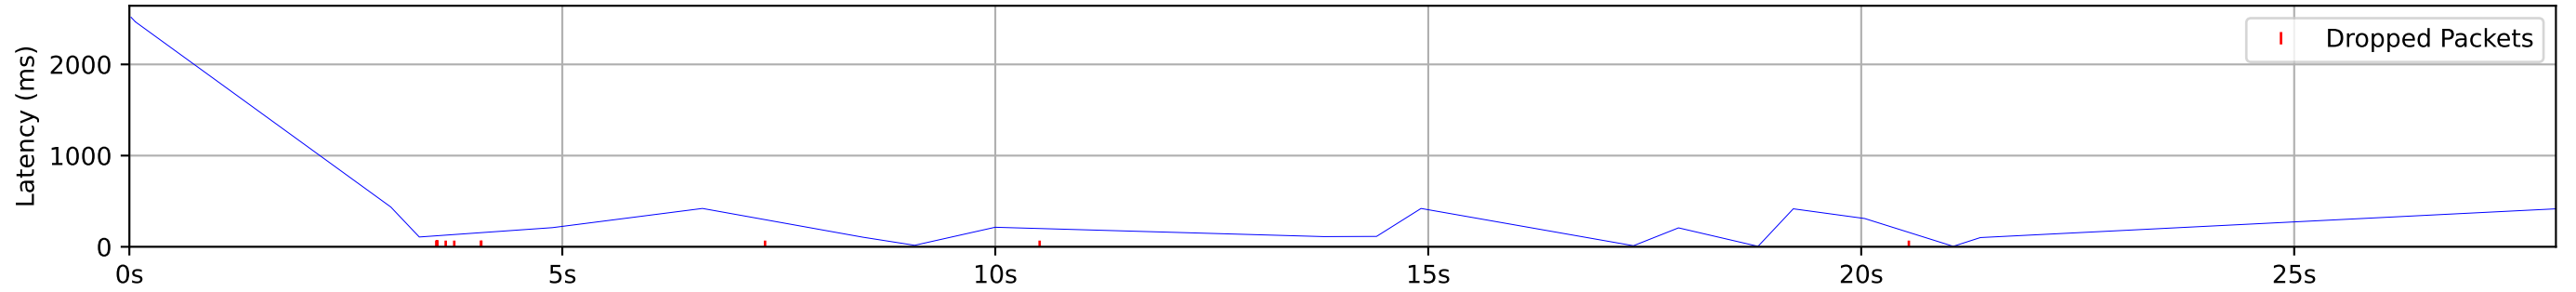

1_upstream.pdf other flows

Latency Timeseries