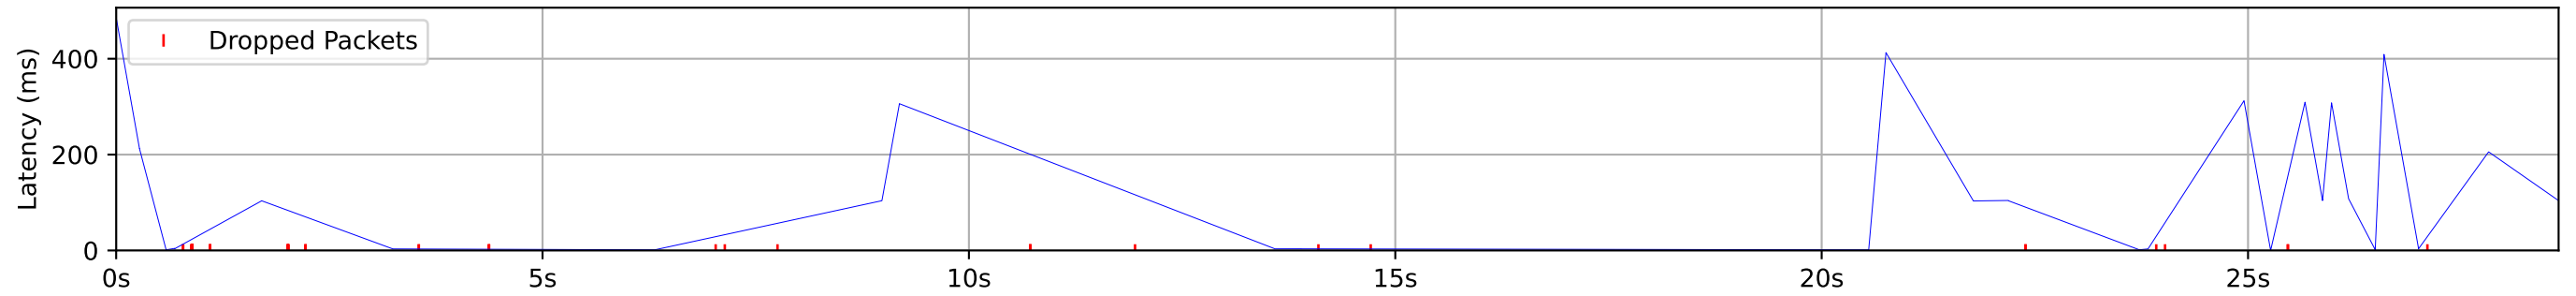

1_upstream.pdf other flows

Latency Timeseries

CCDF of Packet Latency

Packet Delay Statistics

P0	1.300 ms
P0.1	1.300 ms
P1	1.300 ms
P10	1.500 ms
P50	103.450 ms
P90	411.650 ms
P99	426.759 ms
P99.9	476.775 ms
P100	482.332 ms
P99 PDV	425.459 ms
P99.9 PDV	475.475 ms

Data Rate Statistics

Mean data rate	0.0 Mbps
P10 of data rate	0.0 Mbps
P10 % of mean	0.0%
Ramp time to 90%	0 ms

Packet Counts

DSCP 0	95	58.28%
ECT1	57	34.97%
Not ECT	38	23.31%
Drops	68	41.72%
Missing	0	0.0%
Total	163	100%