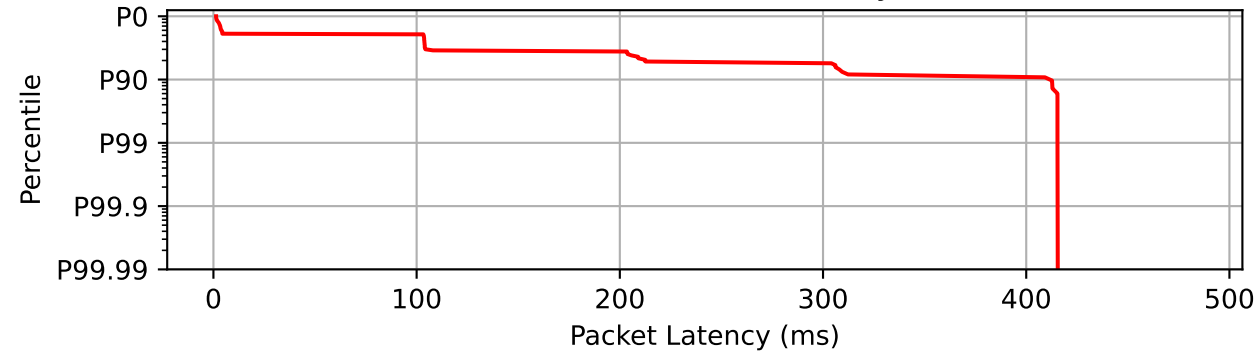

1_upstream.pdf other flows

Latency Timeseries

CCDF of Packet Latency

Packet Delay Statistics

P0	1.300 ms
P0.1	1.300 ms
P1	1.300 ms
P10	1.500 ms
P50	103.450 ms
P90	411.650 ms
P99	426.759 ms
P99.9	476.775 ms
P100	482.332 ms
P99 PDV	425.459 ms
P99.9 PDV	475.475 ms

Data Rate Statistics

Mean data rate	0.0 Mbps
P10 of data rate	0.0 Mbps
P10 % of mean	0.0%
Ramp time to 90%	0 ms

Packet Counts

DSCP 0	95	58.28%
ECT1	57	34.97%
Not ECT	38	23.31%
Drops	68	41.72%
Missing	0	0.0%
Total	163	100%