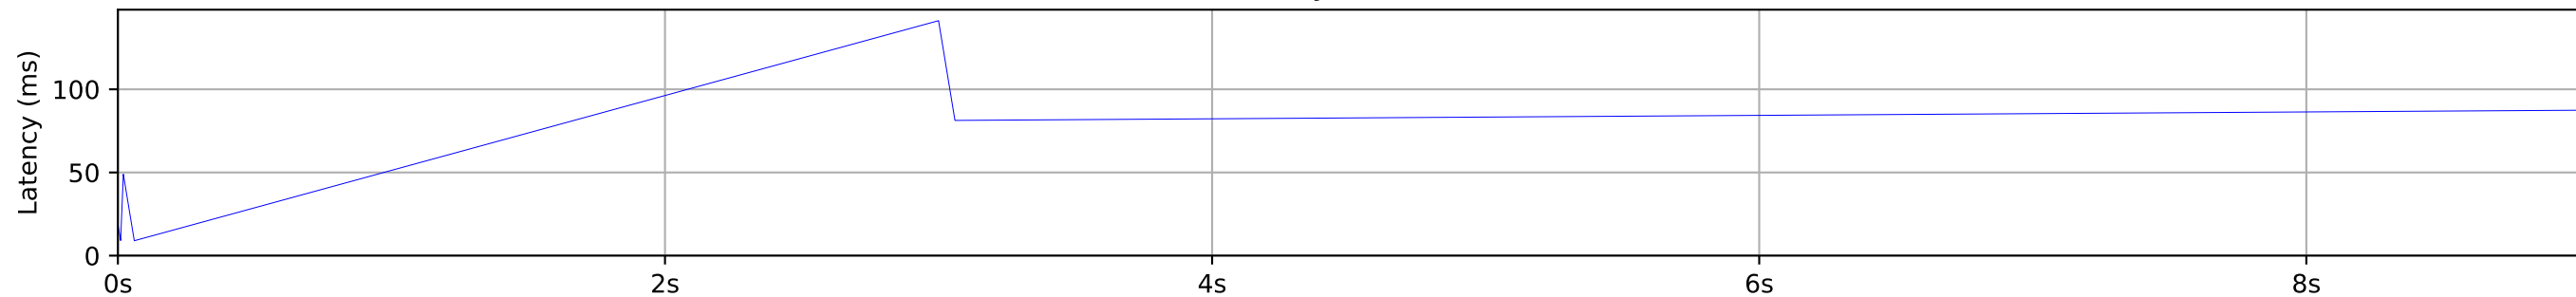

1_downstream.pdf other flows

Latency Timeseries

CCDF of Packet Latency

Packet Delay Statistics

P0	8.962 ms
P0.1	8.964 ms
P1	8.982 ms
P10	15.990 ms
P50	62.430 ms
P90	124.280 ms
P99	139.572 ms
P99.9	141.100 ms
P100	141.270 ms
P99 PDV	130.590 ms
P99.9 PDV	132.136 ms

Data Rate Statistics

Mean data rate	0.0 Mbps
P10 of data rate	0.0 Mbps
P10 % of mean	0.0%
Ramp time to 90%	0 ms

Packet Counts

DSCP 0	18	100.0%
ECT1	12	66.67%
Not ECT	6	33.33%
Drops	0	0.0%
Missing	0	0.0%
Total	18	100%