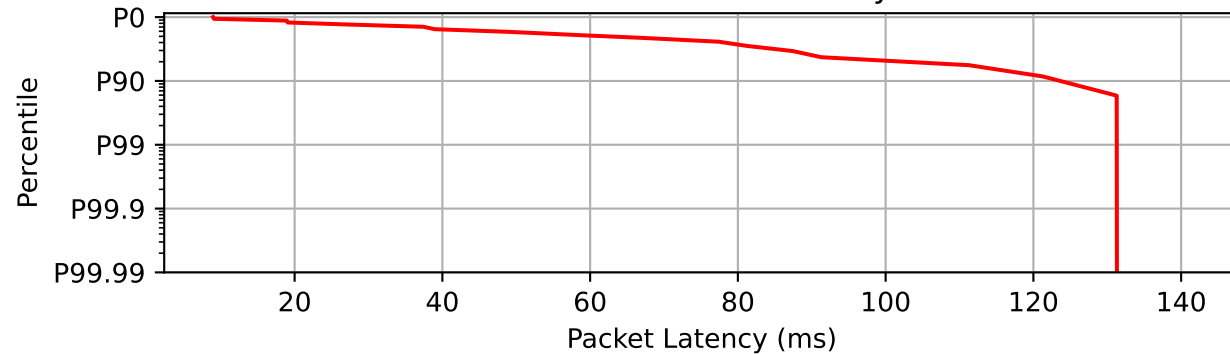

1_downstream.pdf other flows

Latency Timeseries

CCDF of Packet Latency

Packet Delay Statistics

P0	8.962 ms
P0.1	8.964 ms
P1	8.982 ms
P10	15.990 ms
P50	62.430 ms
P90	124.280 ms
P99	139.572 ms
P99.9	141.100 ms
P100	141.270 ms
P99 PDV	130.590 ms
P99.9 PDV	132.136 ms

Data Rate Statistics

Mean data rate	0.0 Mbps
P10 of data rate	0.0 Mbps
P10 % of mean	0.0%
Ramp time to 90%	0 ms

Packet Counts

DSCP 0	18	100.0%
ECT1	12	66.67%
Not ECT	6	33.33%
Drops	0	0.0%
Missing	0	0.0%
Total	18	100%