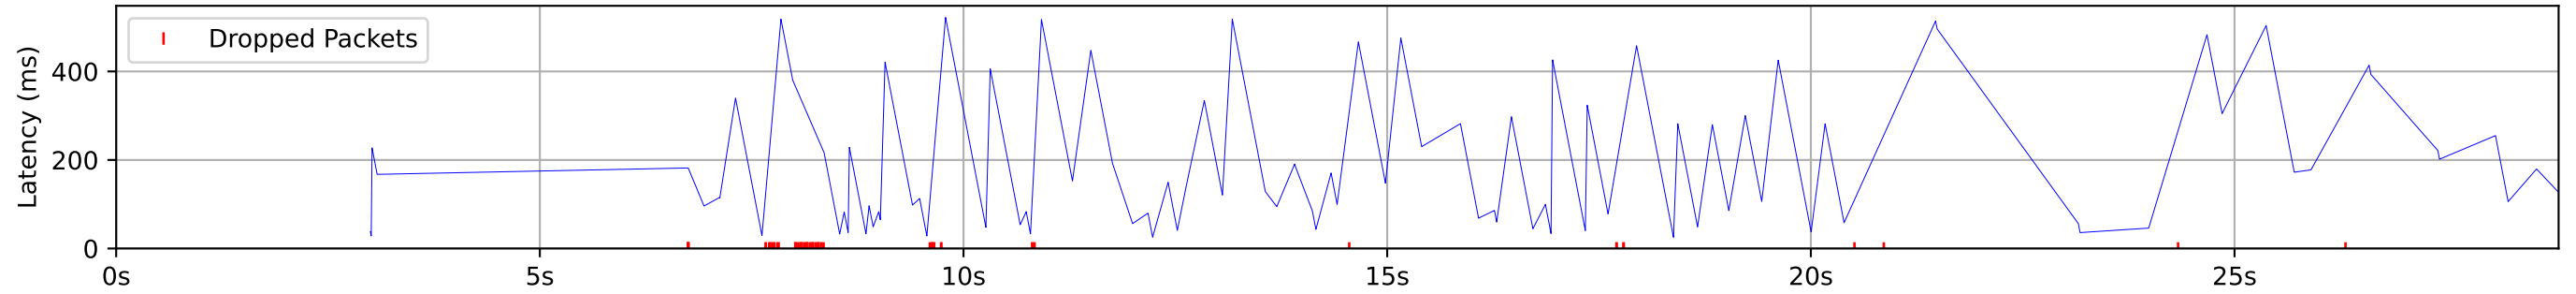

1_downstream.pdf other flows

Latency Timeseries

CCDF of Packet Latency

Packet Delay Statistics

P0	25.200 ms
P0.1	25.287 ms
P1	28.321 ms
P10	48.823 ms
P50	181.745 ms
P90	429.480 ms
P99	517.454 ms
P99.9	521.028 ms
P100	522.140 ms
P99 PDV	489.133 ms
P99.9 PDV	495.741 ms

Data Rate Statistics

Mean data rate	0.1 Mbps
P10 of data rate	0.0 Mbps
P10 % of mean	0.4%
Ramp time to 90%	100 ms

Packet Counts

DSCP 0	302	80.97%
ECT1	180	48.26%
Not ECT	122	32.71%
Drops	71	19.03%
Missing	0	0.0%
Total	373	100%