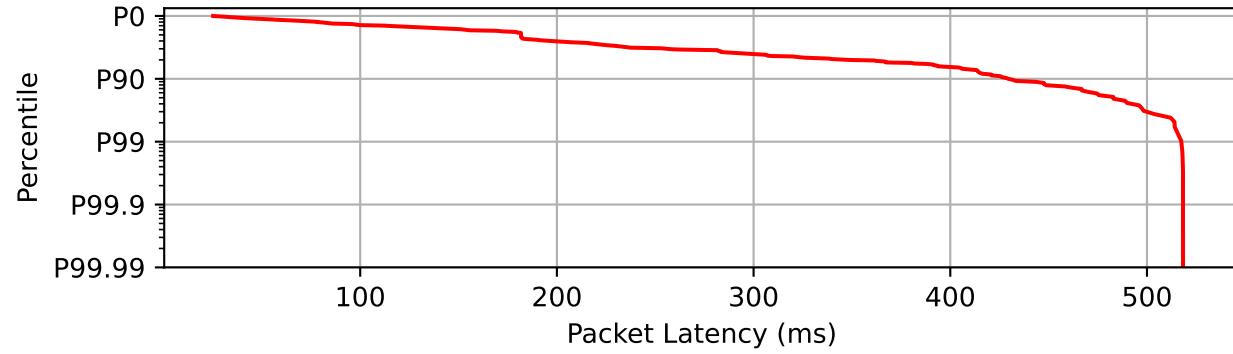

1_downstream.pdf other flows

Latency Timeseries

CCDF of Packet Latency

Packet Delay Statistics

P0	25.200 ms
P0.1	25.287 ms
P1	28.321 ms
P10	48.823 ms
P50	181.745 ms
P90	429.480 ms
P99	517.454 ms
P99.9	521.028 ms
P100	522.140 ms
P99 PDV	489.133 ms
P99.9 PDV	495.741 ms

Data Rate Statistics

Mean data rate	0.1 Mbps
P10 of data rate	0.0 Mbps
P10 % of mean	0.4%
Ramp time to 90%	100 ms

Packet Counts

DSCP 0	302	80.97%
ECT1	180	48.26%
Not ECT	122	32.71%
Drops	71	19.03%
Missing	0	0.0%
Total	373	100%