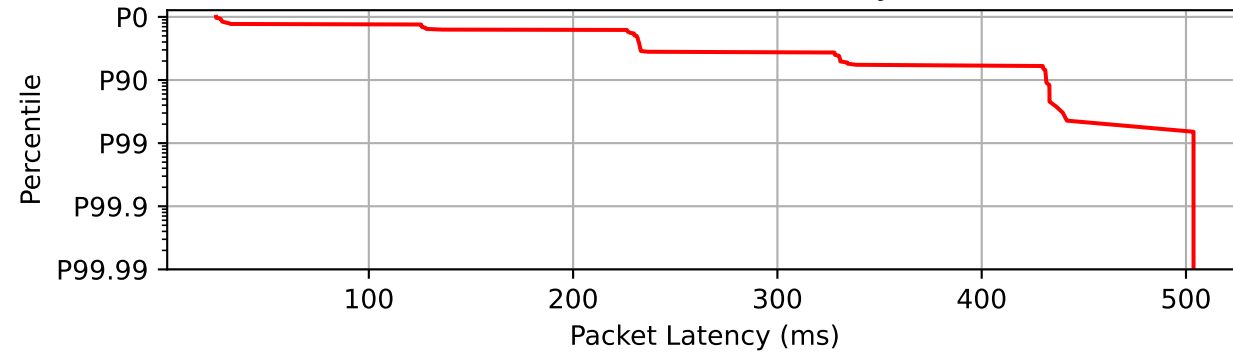

1_upstream.pdf other flows

Latency Timeseries

CCDF of Packet Latency

Packet Delay Statistics

P0	25.230 ms
P0.1	25.231 ms
P1	25.240 ms
P10	27.766 ms
P50	231.090 ms
P90	431.566 ms
P99	503.690 ms
P99.9	503.690 ms
P100	503.690 ms
P99 PDV	478.450 ms
P99.9 PDV	478.459 ms

Data Rate Statistics

Mean data rate	0.0 Mbps
P10 of data rate	0.0 Mbps
P10 % of mean	0.0%
Ramp time to 90%	0 ms

Packet Counts

DSCP 0	170	64.89%
ECT1	97	37.02%
Not ECT	73	27.86%
Drops	92	35.11%
Missing	0	0.0%
Total	262	100%