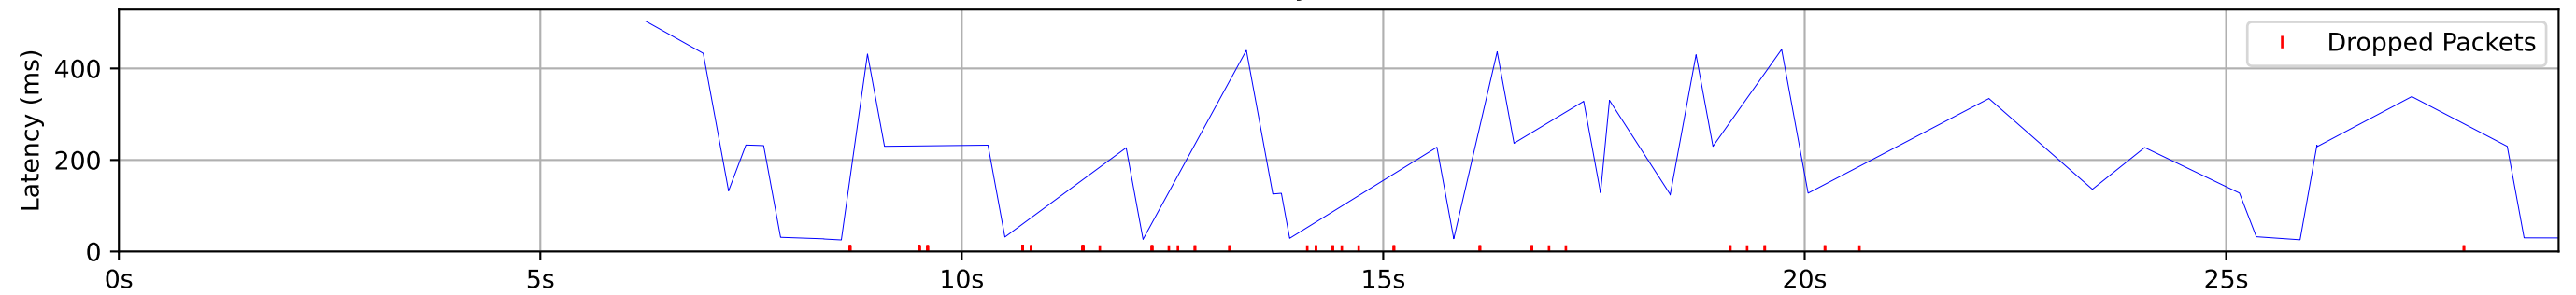

1_upstream.pdf other flows

Latency Timeseries

CCDF of Packet Latency

Packet Delay Statistics

P0	25.230 ms
P0.1	25.231 ms
P1	25.240 ms
P10	27.766 ms
P50	231.090 ms
P90	431.566 ms
P99	503.690 ms
P99.9	503.690 ms
P100	503.690 ms
P99 PDV	478.450 ms
P99.9 PDV	478.459 ms

Data Rate Statistics

Mean data rate	0.0 Mbps
P10 of data rate	0.0 Mbps
P10 % of mean	0.0%
Ramp time to 90%	0 ms

Packet Counts

DSCP 0	170	64.89%
ECT1	97	37.02%
Not ECT	73	27.86%
Drops	92	35.11%
Missing	0	0.0%
Total	262	100%