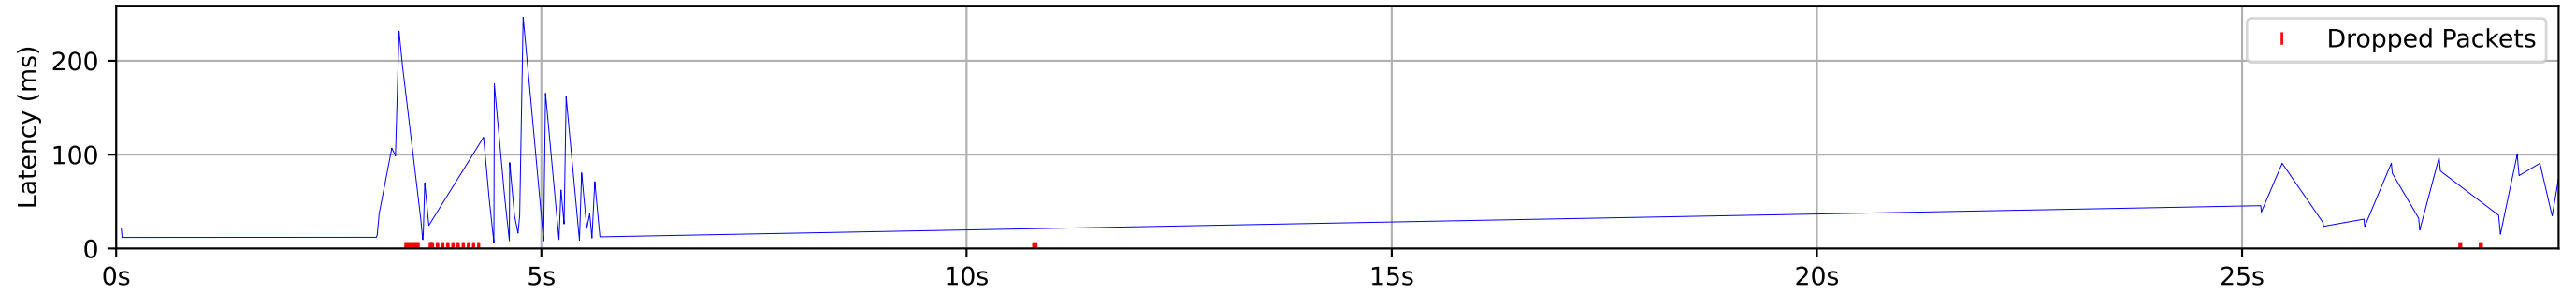

7_downstream.pdf other flows

Latency Timeseries

CCDF of Packet Latency

Packet Delay Statistics

P0	6.510 ms
P0.1	6.679 ms
P1	8.111 ms
P10	14.972 ms
P50	44.720 ms
P90	141.446 ms
P99	231.570 ms
P99.9	244.752 ms
P100	246.310 ms
P99 PDV	223.458 ms
P99.9 PDV	238.073 ms

Data Rate Statistics

Mean data rate	0.0 Mbps
P10 of data rate	0.0 Mbps
P10 % of mean	0.0%
Ramp time to 90%	100 ms

Packet Counts

DSCP 0	113	72.9%
Not ECT	113	72.9%
Drops	42	27.1%
Missing	0	0.0%
Total	155	100%