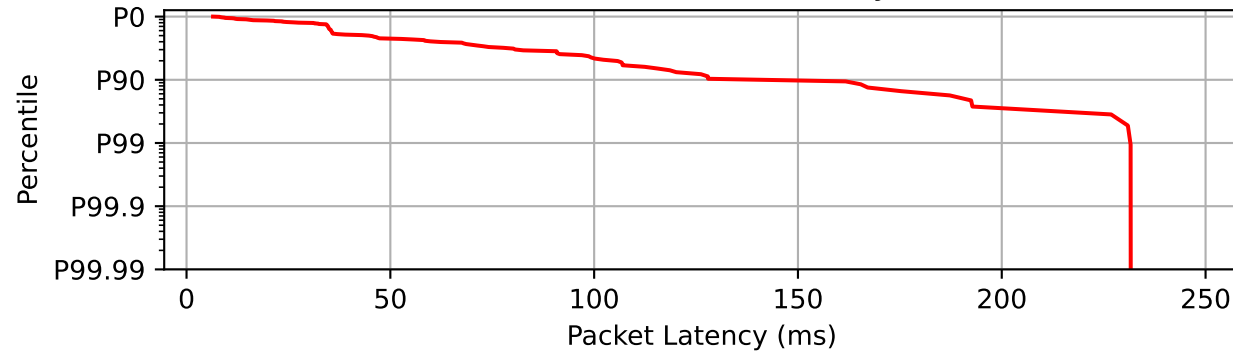

7_downstream.pdf other flows

Latency Timeseries

CCDF of Packet Latency

Packet Delay Statistics

P0	6.510 ms
P0.1	6.679 ms
P1	8.111 ms
P10	14.972 ms
P50	44.720 ms
P90	141.446 ms
P99	231.570 ms
P99.9	244.752 ms
P100	246.310 ms
P99 PDV	223.458 ms
P99.9 PDV	238.073 ms

Data Rate Statistics

Mean data rate	0.0 Mbps
P10 of data rate	0.0 Mbps
P10 % of mean	0.0%
Ramp time to 90%	100 ms

Packet Counts

DSCP 0	113	72.9%
Not ECT	113	72.9%
Drops	42	27.1%
Missing	0	0.0%
Total	155	100%