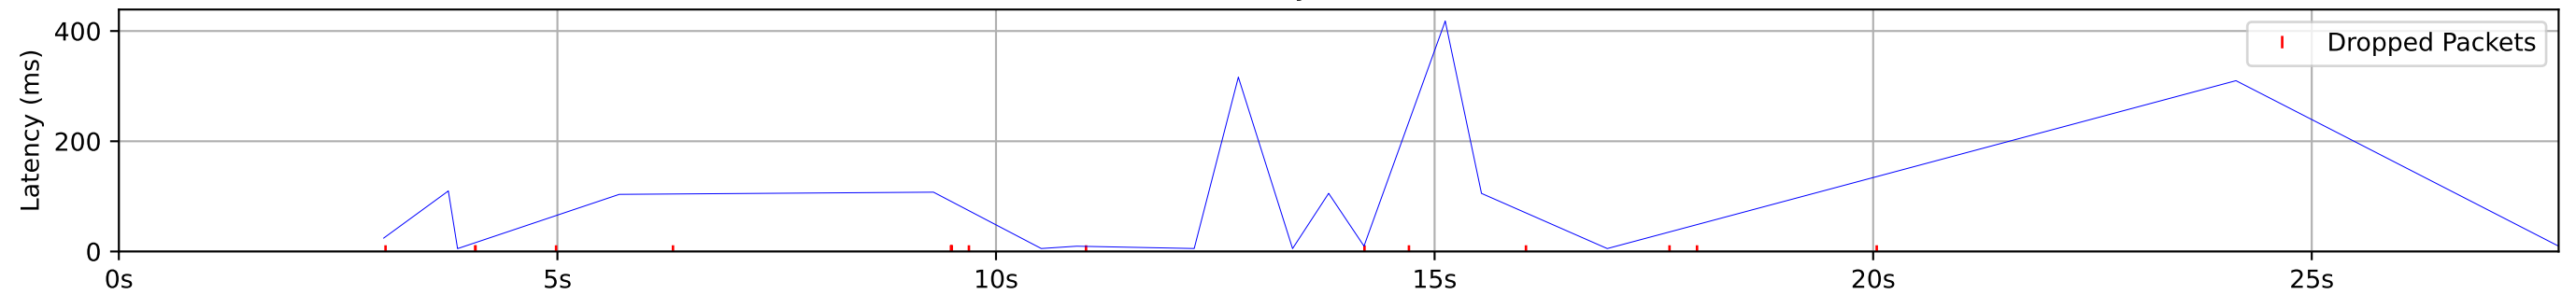

1_upstream.pdf other flows

Latency Timeseries