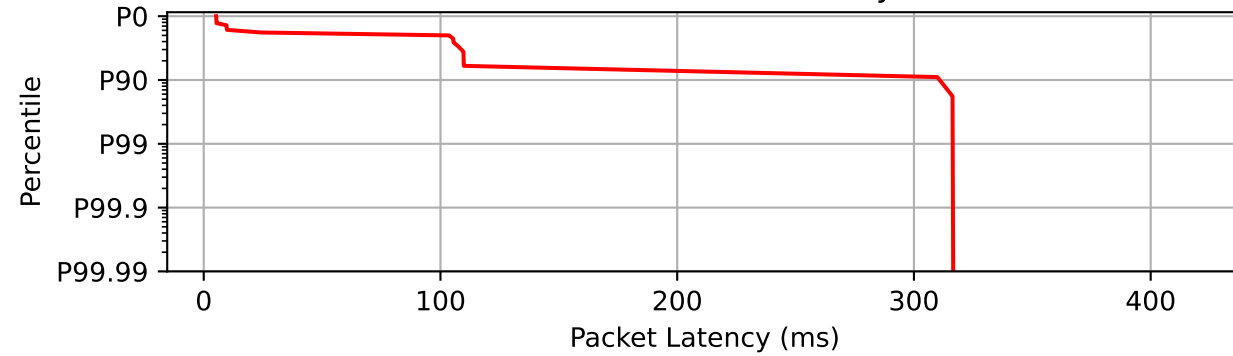

1_upstream.pdf other flows

Latency Timeseries

CCDF of Packet Latency

Packet Delay Statistics

P0	5.210 ms
P0.1	5.212 ms
P1	5.226 ms
P10	5.300 ms
P50	103.650 ms
P90	311.180 ms
P99	399.776 ms
P99.9	416.268 ms
P100	418.100 ms
P99 PDV	394.550 ms
P99.9 PDV	411.056 ms

Data Rate Statistics

Mean data rate	0.0 Mbps
P10 of data rate	0.0 Mbps
P10 % of mean	0.0%
Ramp time to 90%	0 ms

Packet Counts

DSCP 0	19	51.35%
Not ECT	12	32.43%
ECT1	7	18.92%
Drops	18	48.65%
Missing	0	0.0%
Total	37	100%