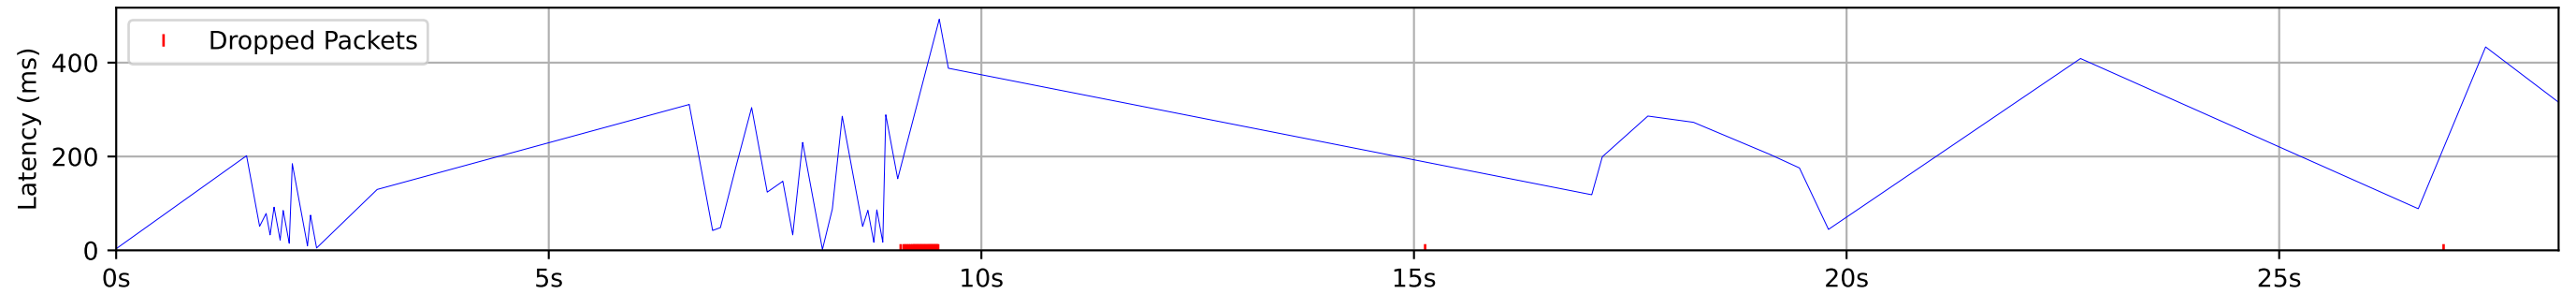

3_downstream.pdf other flows

Latency Timeseries

CCDF of Packet Latency

Packet Delay Statistics

P0	1.950 ms
P0.1	2.059 ms
P1	3.038 ms
P10	23.114 ms
P50	128.130 ms
P90	413.606 ms
P99	483.198 ms
P99.9	491.588 ms
P100	492.520 ms
P99 PDV	480.159 ms
P99.9 PDV	489.529 ms

Data Rate Statistics

Mean data rate	0.0 Mbps
P10 of data rate	0.0 Mbps
P10 % of mean	0.0%
Ramp time to 90%	100 ms

Packet Counts

DSCP 0	72	70.59%
ECT1	72	70.59%
Drops	30	29.41%
Missing	0	0.0%
Total	102	100%