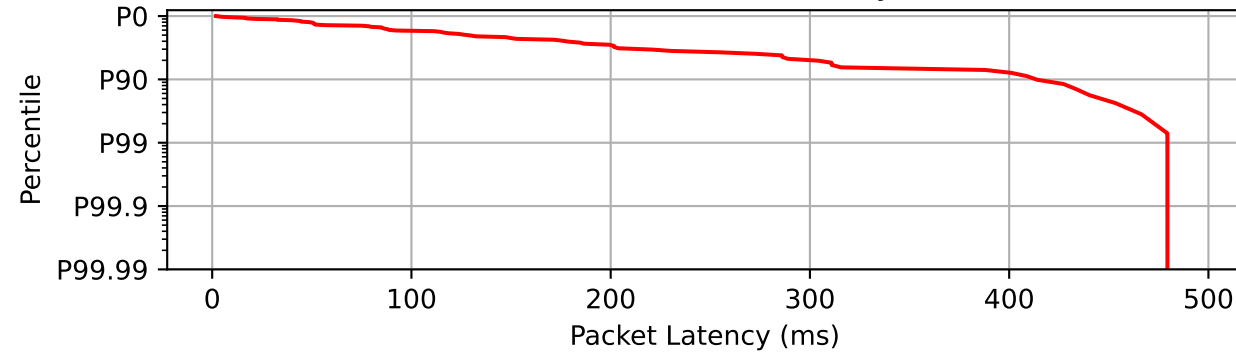

3_downstream.pdf other flows

Latency Timeseries

CCDF of Packet Latency

Packet Delay Statistics

P0	1.950 ms
P0.1	2.059 ms
P1	3.038 ms
P10	23.114 ms
P50	128.130 ms
P90	413.606 ms
P99	483.198 ms
P99.9	491.588 ms
P100	492.520 ms
P99 PDV	480.159 ms
P99.9 PDV	489.529 ms

Data Rate Statistics

Mean data rate	0.0 Mbps
P10 of data rate	0.0 Mbps
P10 % of mean	0.0%
Ramp time to 90%	100 ms

Packet Counts

DSCP 0	72	70.59%
ECT1	72	70.59%
Drops	30	29.41%
Missing	0	0.0%
Total	102	100%