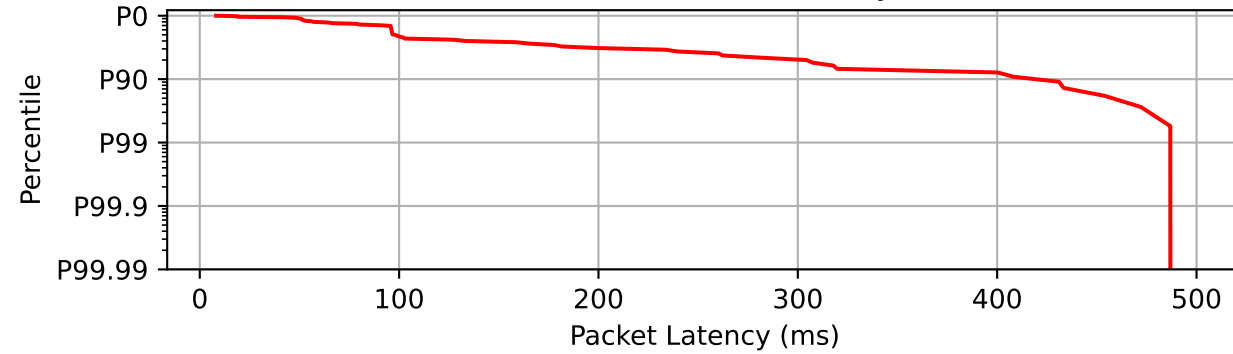

1_downstream.pdf other flows

Latency Timeseries

CCDF of Packet Latency

Packet Delay Statistics

P0	8.170 ms
P0.1	8.762 ms
P1	14.092 ms
P10	50.395 ms
P50	97.625 ms
P90	419.550 ms
P99	492.093 ms
P99.9	497.859 ms
P100	498.500 ms
P99 PDV	478.001 ms
P99.9 PDV	489.097 ms

Data Rate Statistics

Mean data rate	0.0 Mbps
P10 of data rate	0.0 Mbps
P10 % of mean	0.0%
Ramp time to 90%	100 ms

Packet Counts

DSCP 0	58	65.17%
Not ECT	35	39.33%
ECT1	23	25.84%
Drops	31	34.83%
Missing	0	0.0%
Total	89	100%