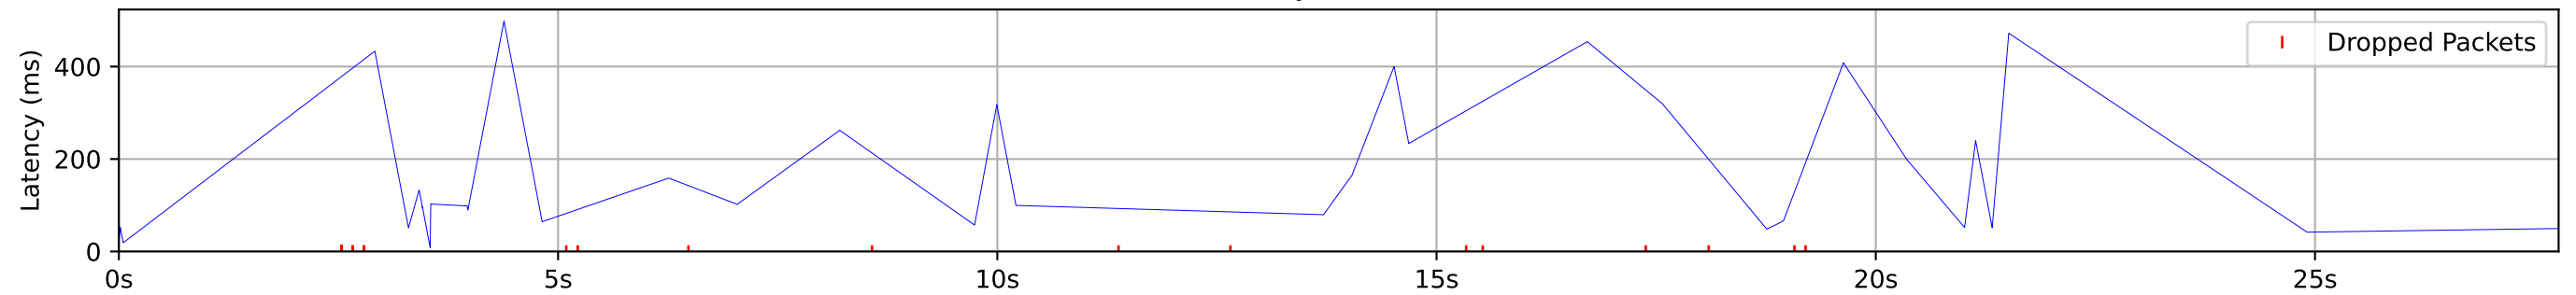

1_downstream.pdf other flows

Latency Timeseries

CCDF of Packet Latency

Packet Delay Statistics

P0	8.170 ms
P0.1	8.762 ms
P1	14.092 ms
P10	50.395 ms
P50	97.625 ms
P90	419.550 ms
P99	492.093 ms
P99.9	497.859 ms
P100	498.500 ms
P99 PDV	478.001 ms
P99.9 PDV	489.097 ms

Data Rate Statistics

Mean data rate	0.0 Mbps
P10 of data rate	0.0 Mbps
P10 % of mean	0.0%
Ramp time to 90%	100 ms

Packet Counts

DSCP 0	58	65.17%
Not ECT	35	39.33%
ECT1	23	25.84%
Drops	31	34.83%
Missing	0	0.0%
Total	89	100%