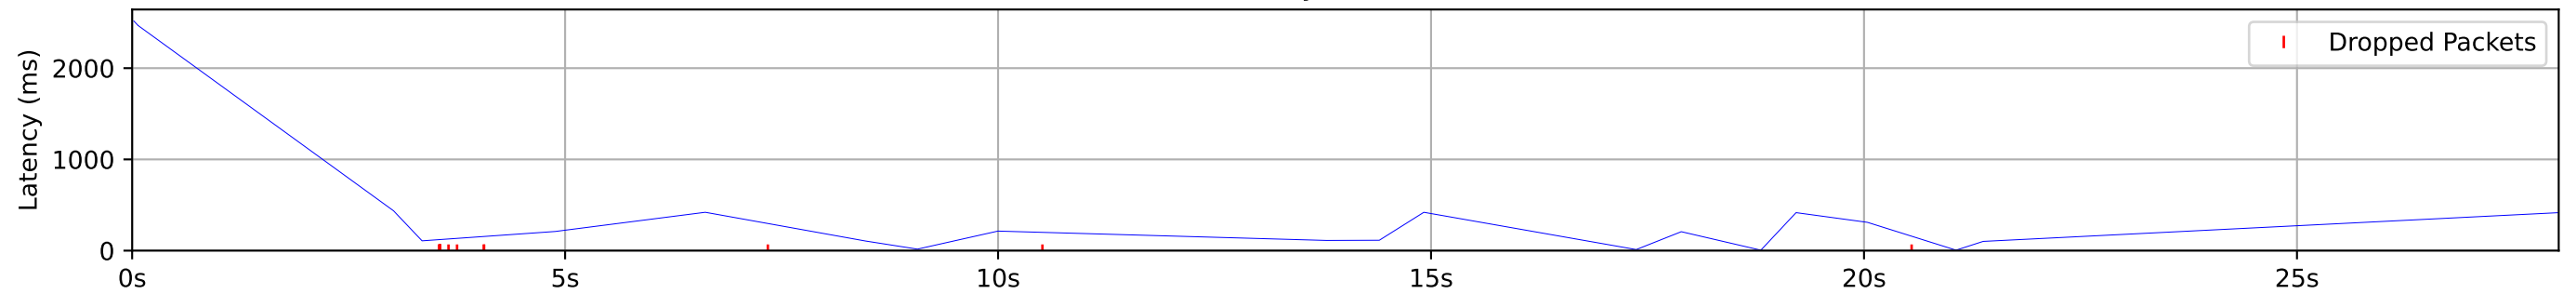

1_upstream.pdf other flows

Latency Timeseries