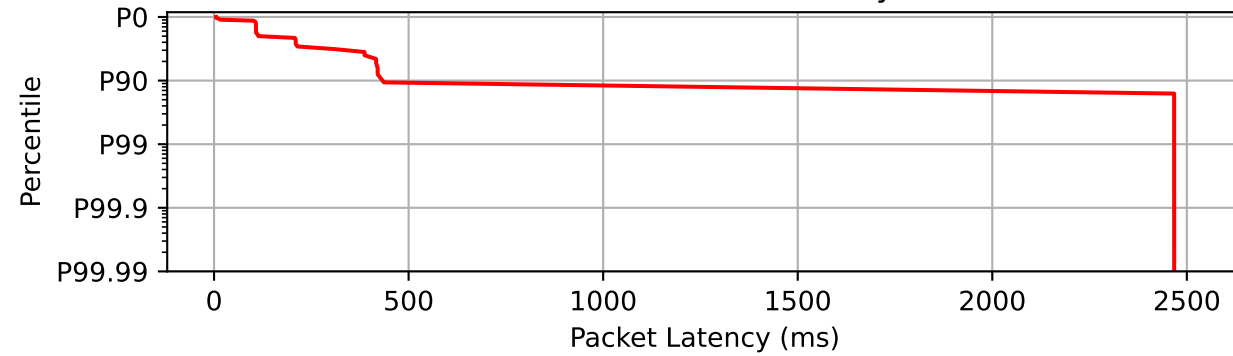

1_upstream.pdf other flows

Latency Timeseries

CCDF of Packet Latency

Packet Delay Statistics

P0	5.200 ms
P0.1	5.206 ms
P1	5.264 ms
P10	33.540 ms
P50	113.900 ms
P90	433.334 ms
P99	2501.202 ms
P99.9	2515.555 ms
P100	2517.150 ms
P99 PDV	2495.938 ms
P99.9 PDV	2510.349 ms

Data Rate Statistics

Mean data rate	0.0 Mbps
P10 of data rate	0.0 Mbps
P10 % of mean	0.0%
Ramp time to 90%	0 ms

Packet Counts

DSCP 0	33	66.0%
Not ECT	18	36.0%
ECT1	15	30.0%
Drops	17	34.0%
Missing	0	0.0%
Total	50	100%