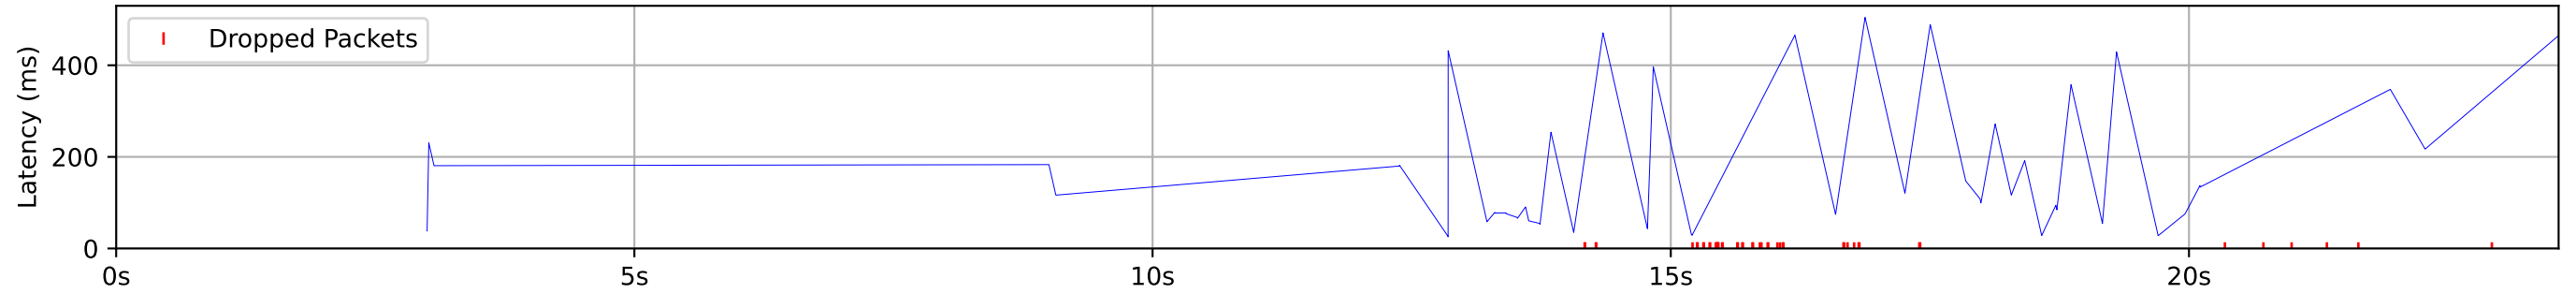

1_downstream.pdf other flows

Latency Timeseries

CCDF of Packet Latency

Packet Delay Statistics

P0	25.400 ms
P0.1	25.638 ms
P1	27.313 ms
P10	54.790 ms
P50	180.790 ms
P90	421.280 ms
P99	478.303 ms
P99.9	502.136 ms
P100	504.600 ms
P99 PDV	450.990 ms
P99.9 PDV	476.497 ms

Data Rate Statistics

Mean data rate	0.1 Mbps
P10 of data rate	0.0 Mbps
P10 % of mean	0.0%
Ramp time to 90%	200 ms

Packet Counts

DSCP 0	171	78.44%
Not ECT	120	55.05%
ECT1	51	23.39%
Drops	47	21.56%
Missing	0	0.0%
Total	218	100%