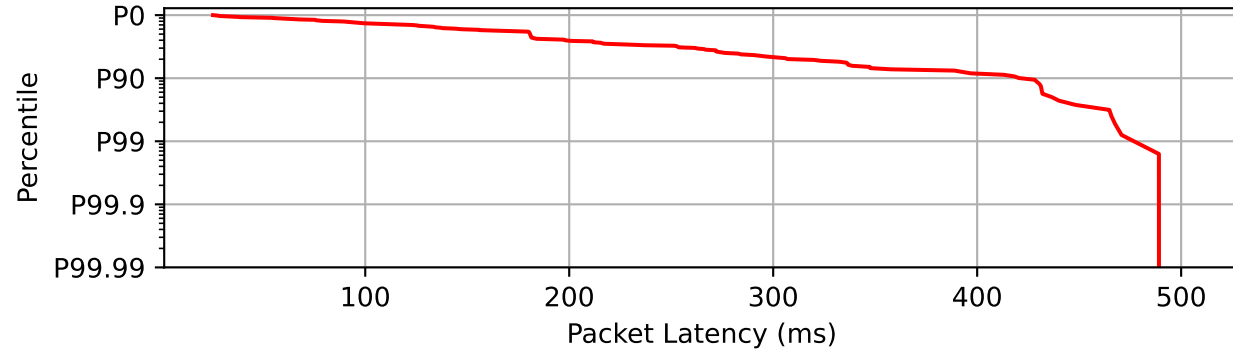

1_downstream.pdf other flows

Latency Timeseries

CCDF of Packet Latency

Packet Delay Statistics

P0	25.400 ms
P0.1	25.638 ms
P1	27.313 ms
P10	54.790 ms
P50	180.790 ms
P90	421.280 ms
P99	478.303 ms
P99.9	502.136 ms
P100	504.600 ms
P99 PDV	450.990 ms
P99.9 PDV	476.497 ms

Data Rate Statistics

Mean data rate	0.1 Mbps
P10 of data rate	0.0 Mbps
P10 % of mean	0.0%
Ramp time to 90%	200 ms

Packet Counts

DSCP 0	171	78.44%
Not ECT	120	55.05%
ECT1	51	23.39%
Drops	47	21.56%
Missing	0	0.0%
Total	218	100%