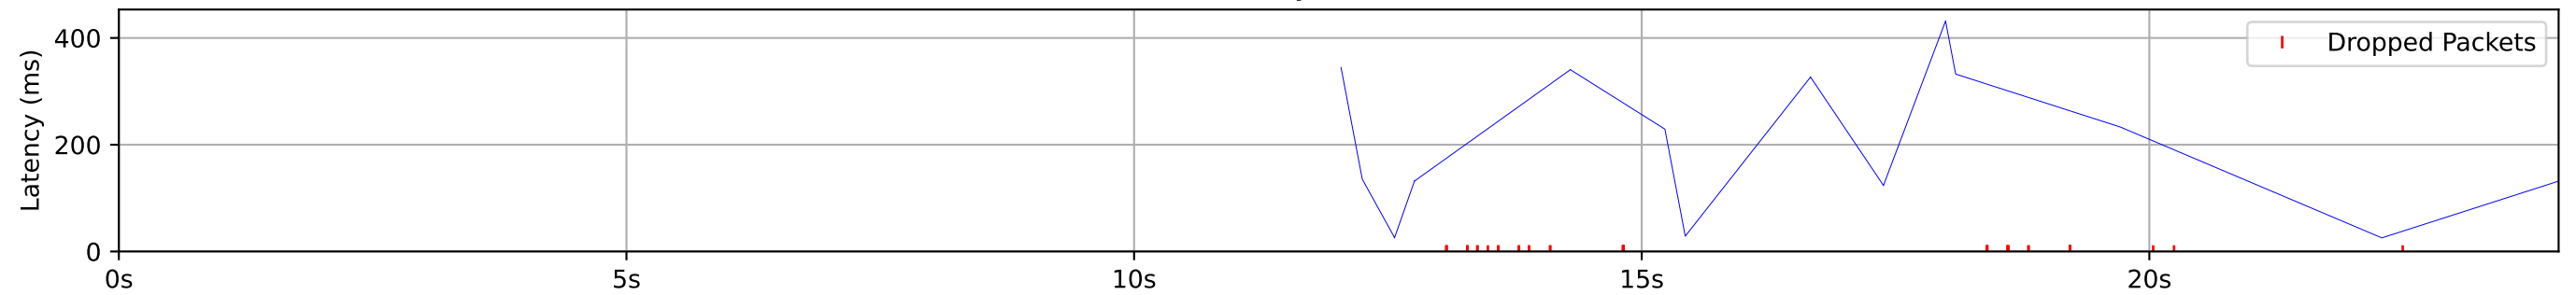

1_upstream.pdf other flows

Latency Timeseries

CCDF of Packet Latency

Packet Delay Statistics

P0	25.300 ms
P0.1	25.307 ms
P1	25.370 ms
P10	26.200 ms
P50	228.600 ms
P90	431.100 ms
P99	431.630 ms
P99.9	431.693 ms
P100	431.700 ms
P99 PDV	406.260 ms
P99.9 PDV	406.386 ms

Data Rate Statistics

Mean data rate	0.0 Mbps
P10 of data rate	0.0 Mbps
P10 % of mean	0.0%
Ramp time to 90%	0 ms

Packet Counts

DSCP 0	84	61.31%
Not ECT	56	40.88%
ECT1	28	20.44%
Drops	53	38.69%
Missing	0	0.0%
Total	137	100%