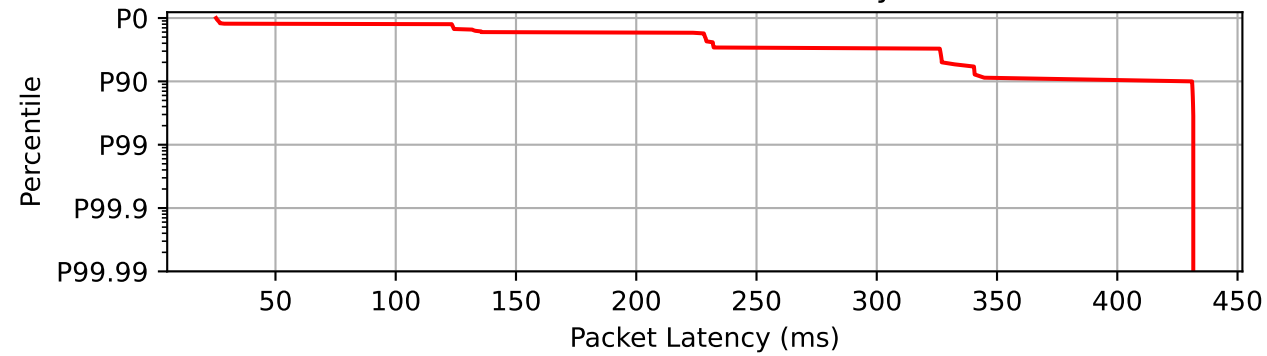

1_upstream.pdf other flows

Latency Timeseries

CCDF of Packet Latency

Packet Delay Statistics

P0	25.300 ms
P0.1	25.307 ms
P1	25.370 ms
P10	26.200 ms
P50	228.600 ms
P90	431.100 ms
P99	431.630 ms
P99.9	431.693 ms
P100	431.700 ms
P99 PDV	406.260 ms
P99.9 PDV	406.386 ms

Data Rate Statistics

Mean data rate	0.0 Mbps
P10 of data rate	0.0 Mbps
P10 % of mean	0.0%
Ramp time to 90%	0 ms

Packet Counts

DSCP 0	84	61.31%
Not ECT	56	40.88%
ECT1	28	20.44%
Drops	53	38.69%
Missing	0	0.0%
Total	137	100%