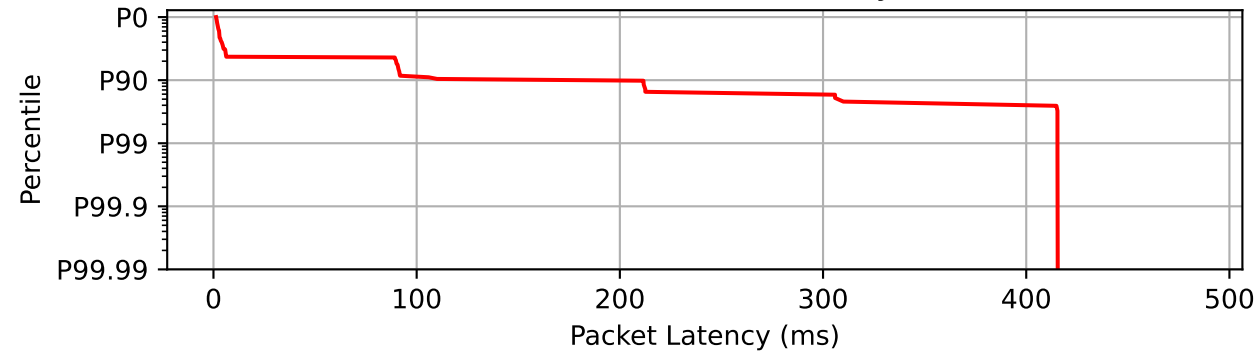

1_upstream.pdf other flows

Latency Timeseries

CCDF of Packet Latency

Packet Delay Statistics

P0	1.278 ms
P0.1	1.282 ms
P1	1.327 ms
P10	1.600 ms
P50	2.991 ms
P90	181.129 ms
P99	415.374 ms
P99.9	472.088 ms
P100	482.332 ms
P99 PDV	414.047 ms
P99.9 PDV	470.806 ms

Data Rate Statistics

Mean data rate	0.0 Mbps
P10 of data rate	0.0 Mbps
P10 % of mean	0.0%
Ramp time to 90%	0 ms

Packet Counts

DSCP 0	180	85.71%
Not ECT	107	50.95%
ECT1	73	34.76%
Drops	30	14.29%
Missing	0	0.0%
Total	210	100%