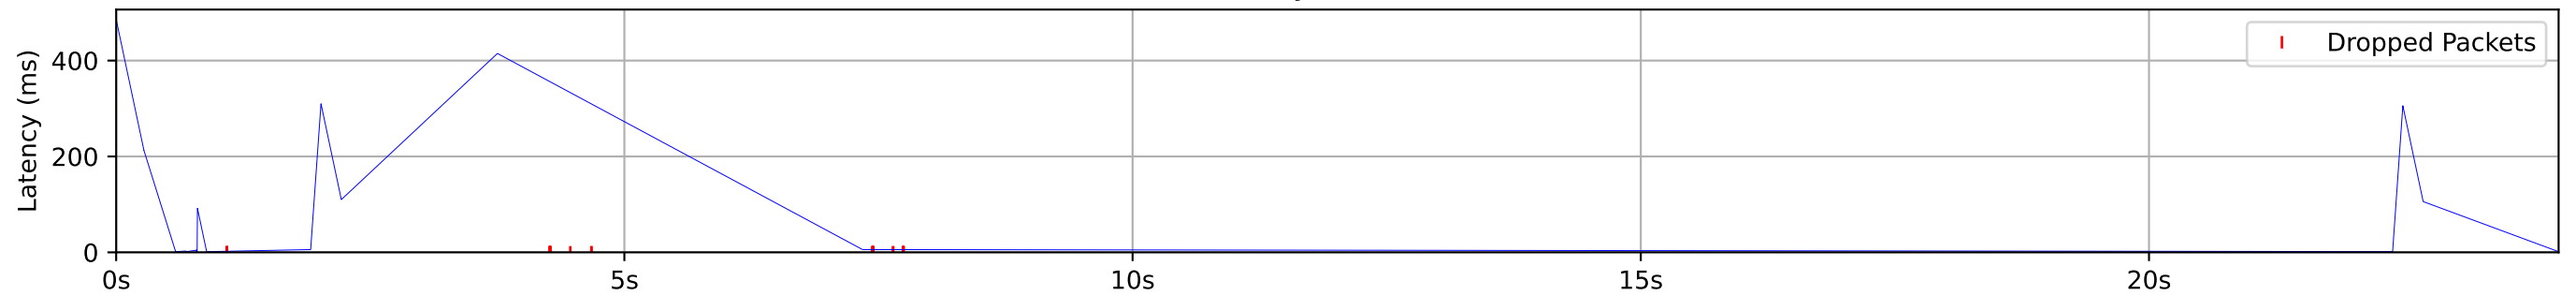

1_upstream.pdf other flows

Latency Timeseries

CCDF of Packet Latency

Packet Delay Statistics

P0	1.278 ms
P0.1	1.282 ms
P1	1.327 ms
P10	1.600 ms
P50	2.991 ms
P90	181.129 ms
P99	415.374 ms
P99.9	472.088 ms
P100	482.332 ms
P99 PDV	414.047 ms
P99.9 PDV	470.806 ms

Data Rate Statistics

Mean data rate	0.0 Mbps
P10 of data rate	0.0 Mbps
P10 % of mean	0.0%
Ramp time to 90%	0 ms

Packet Counts

DSCP 0	180	85.71%
Not ECT	107	50.95%
ECT1	73	34.76%
Drops	30	14.29%
Missing	0	0.0%
Total	210	100%