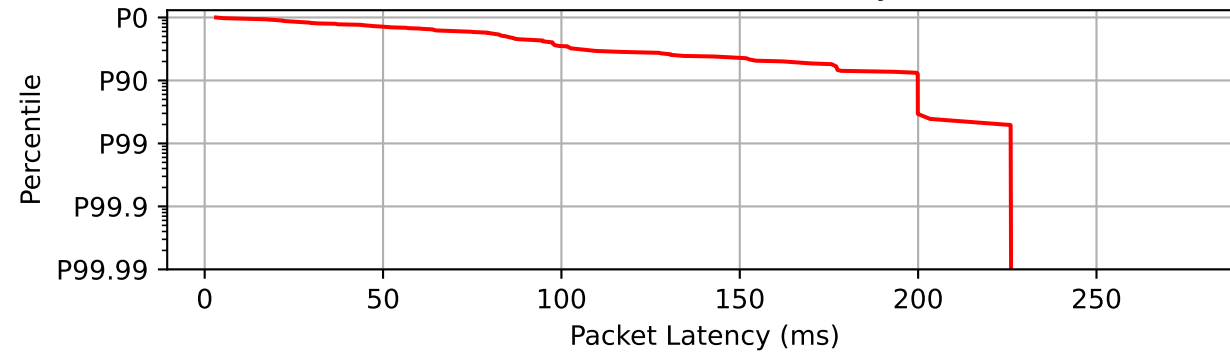

3_downstream.pdf other flows

Latency Timeseries

CCDF of Packet Latency

Packet Delay Statistics

P0	3.191 ms
P0.1	3.251 ms
P1	3.860 ms
P10	21.554 ms
P50	84.474 ms
P90	199.896 ms
P99	225.950 ms
P99.9	266.747 ms
P100	277.200 ms
P99 PDV	222.090 ms
P99.9 PDV	263.496 ms

Data Rate Statistics

Mean data rate	0.0 Mbps
P10 of data rate	0.0 Mbps
P10 % of mean	0.0%
Ramp time to 90%	0 ms

Packet Counts

DSCP 0	237	46.75%
Not ECT	87	17.16%
ECT1	150	29.59%
Drops	270	53.25%
Missing	0	0.0%
Total	507	100%