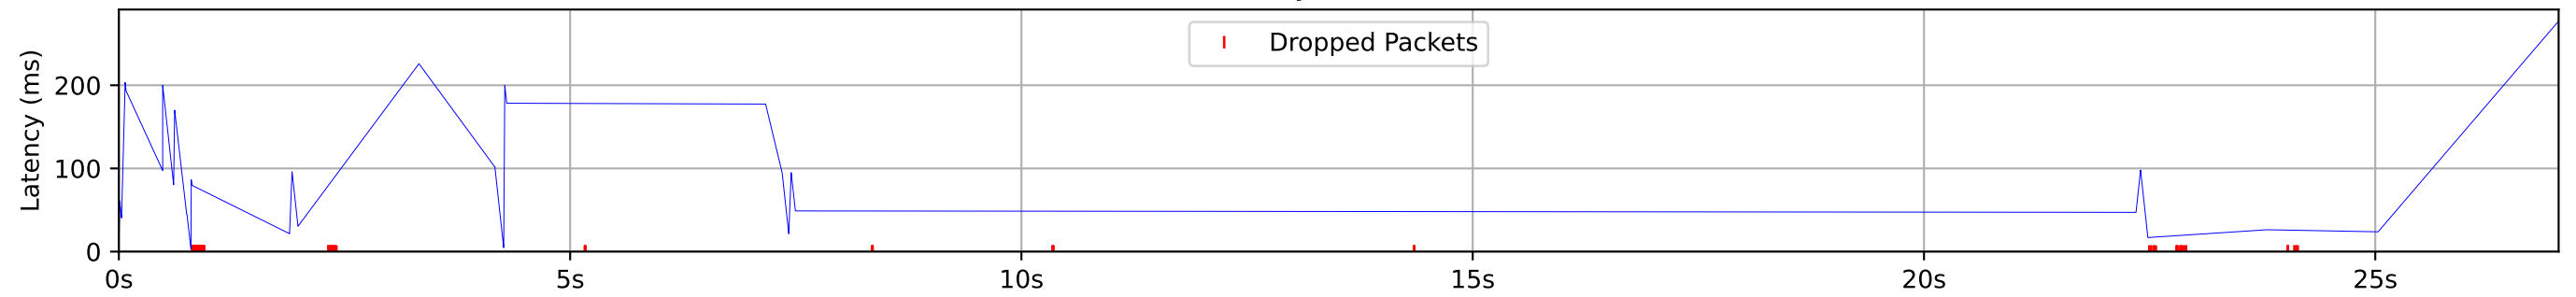

3_downstream.pdf other flows

Latency Timeseries

CCDF of Packet Latency

Packet Delay Statistics

P0	3.191 ms
P0.1	3.251 ms
P1	3.860 ms
P10	21.554 ms
P50	84.474 ms
P90	199.896 ms
P99	225.950 ms
P99.9	266.747 ms
P100	277.200 ms
P99 PDV	222.090 ms
P99.9 PDV	263.496 ms

Data Rate Statistics

Mean data rate	0.0 Mbps
P10 of data rate	0.0 Mbps
P10 % of mean	0.0%
Ramp time to 90%	0 ms

Packet Counts

DSCP 0	237	46.75%
Not ECT	87	17.16%
ECT1	150	29.59%
Drops	270	53.25%
Missing	0	0.0%
Total	507	100%