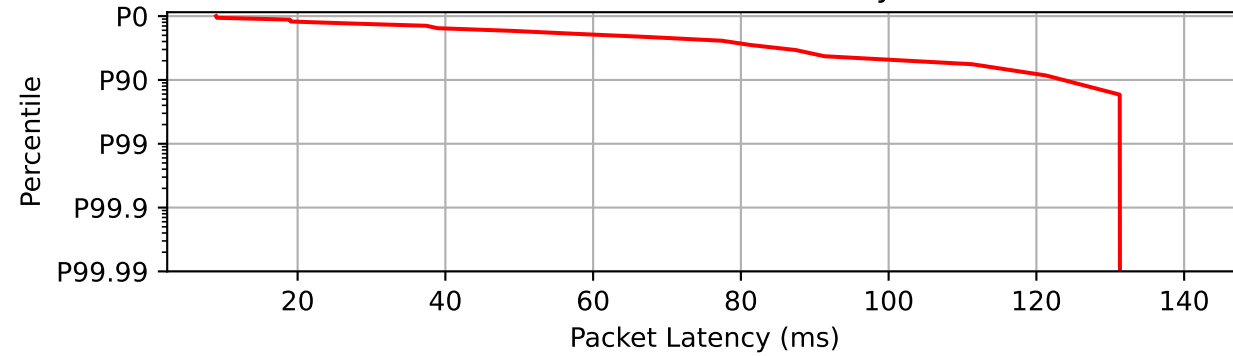

1_downstream.pdf other flows

Latency Timeseries

CCDF of Packet Latency

Packet Delay Statistics

P0	8.962 ms
P0.1	8.964 ms
P1	8.982 ms
P10	15.990 ms
P50	62.430 ms
P90	124.280 ms
P99	139.572 ms
P99.9	141.100 ms
P100	141.270 ms
P99 PDV	130.590 ms
P99.9 PDV	132.136 ms

Data Rate Statistics

Mean data rate	0.0 Mbps
P10 of data rate	0.0 Mbps
P10 % of mean	0.0%
Ramp time to 90%	0 ms

Packet Counts

DSCP 0	18	100.0%
Not ECT	6	33.33%
ECT1	12	66.67%
Drops	0	0.0%
Missing	0	0.0%
Total	18	100%