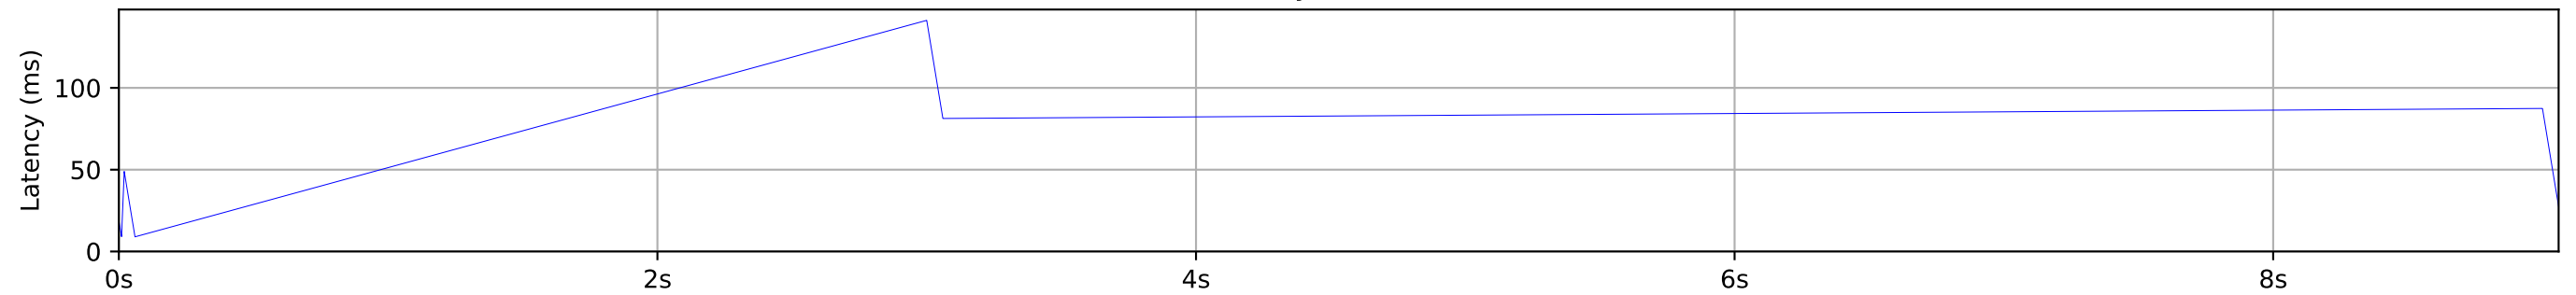

1_downstream.pdf other flows

Latency Timeseries

CCDF of Packet Latency

Packet Delay Statistics

P0	8.962 ms
P0.1	8.964 ms
P1	8.982 ms
P10	15.990 ms
P50	62.430 ms
P90	124.280 ms
P99	139.572 ms
P99.9	141.100 ms
P100	141.270 ms
P99 PDV	130.590 ms
P99.9 PDV	132.136 ms

Data Rate Statistics

Mean data rate	0.0 Mbps
P10 of data rate	0.0 Mbps
P10 % of mean	0.0%
Ramp time to 90%	0 ms

Packet Counts

DSCP 0	18	100.0%
Not ECT	6	33.33%
ECT1	12	66.67%
Drops	0	0.0%
Missing	0	0.0%
Total	18	100%