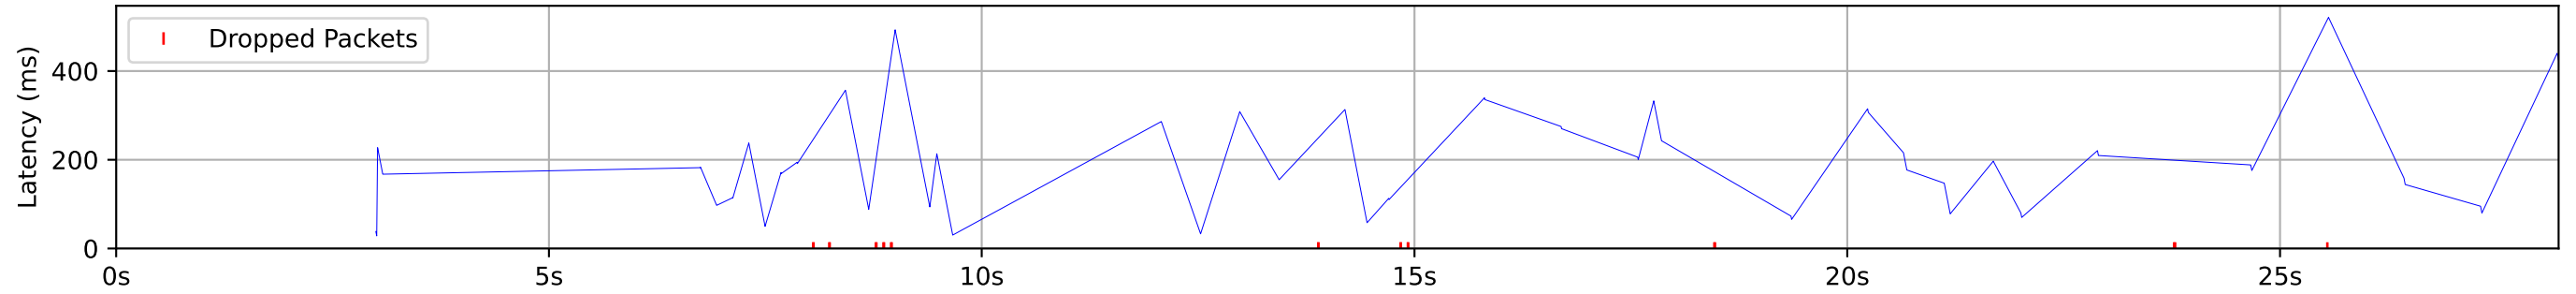

1_downstream.pdf other flows

Latency Timeseries

CCDF of Packet Latency

Packet Delay Statistics

P0	28.340 ms
P0.1	28.599 ms
P1	31.198 ms
P10	78.820 ms
P50	181.770 ms
P90	325.680 ms
P99	489.633 ms
P99.9	517.252 ms
P100	521.000 ms
P99 PDV	458.435 ms
P99.9 PDV	488.653 ms

Data Rate Statistics

Mean data rate	0.1 Mbps
P10 of data rate	0.0 Mbps
P10 % of mean	0.0%
Ramp time to 90%	100 ms

Packet Counts

DSCP 0	145	87.35%
ECT1	93	56.02%
Not ECT	52	31.33%
Drops	21	12.65%
Missing	0	0.0%
Total	166	100%