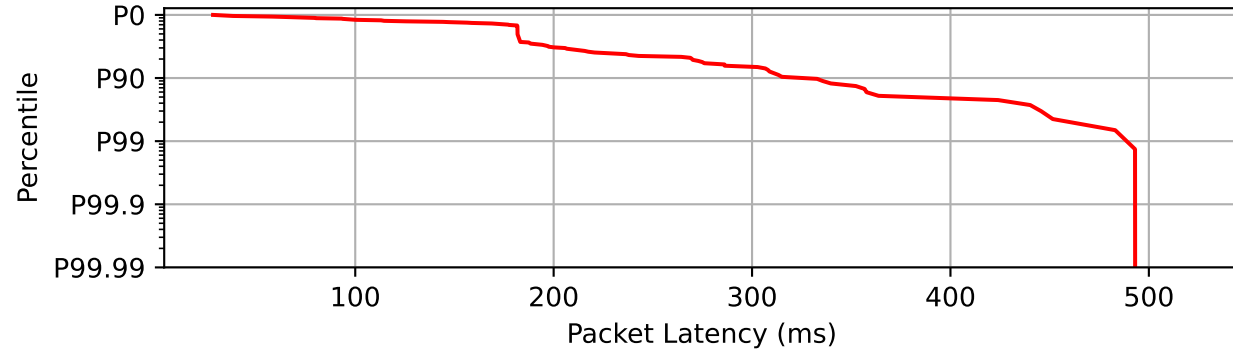

1_downstream.pdf other flows

Latency Timeseries

CCDF of Packet Latency

Packet Delay Statistics

P0	28.340 ms
P0.1	28.599 ms
P1	31.198 ms
P10	78.820 ms
P50	181.770 ms
P90	325.680 ms
P99	489.633 ms
P99.9	517.252 ms
P100	521.000 ms
P99 PDV	458.435 ms
P99.9 PDV	488.653 ms

Data Rate Statistics

Mean data rate	0.1 Mbps
P10 of data rate	0.0 Mbps
P10 % of mean	0.0%
Ramp time to 90%	100 ms

Packet Counts

DSCP 0	145	87.35%
ECT1	93	56.02%
Not ECT	52	31.33%
Drops	21	12.65%
Missing	0	0.0%
Total	166	100%