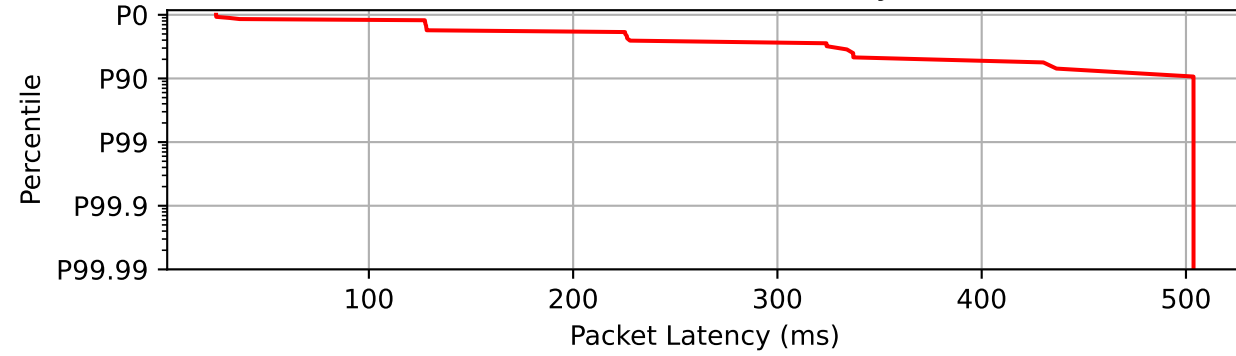

1_upstream.pdf other flows

Latency Timeseries

CCDF of Packet Latency

Packet Delay Statistics

P0	25.200 ms
P0.1	25.200 ms
P1	25.200 ms
P10	30.420 ms
P50	225.500 ms
P90	503.690 ms
P99	503.700 ms
P99.9	503.700 ms
P100	503.700 ms
P99 PDV	478.500 ms
P99.9 PDV	478.500 ms

Data Rate Statistics

Mean data rate	0.0 Mbps
P10 of data rate	0.0 Mbps
P10 % of mean	0.0%
Ramp time to 90%	0 ms

Packet Counts

DSCP 0	40	35.4%
ECT1	32	28.32%
Not ECT	8	7.08%
Drops	73	64.6%
Missing	0	0.0%
Total	113	100%