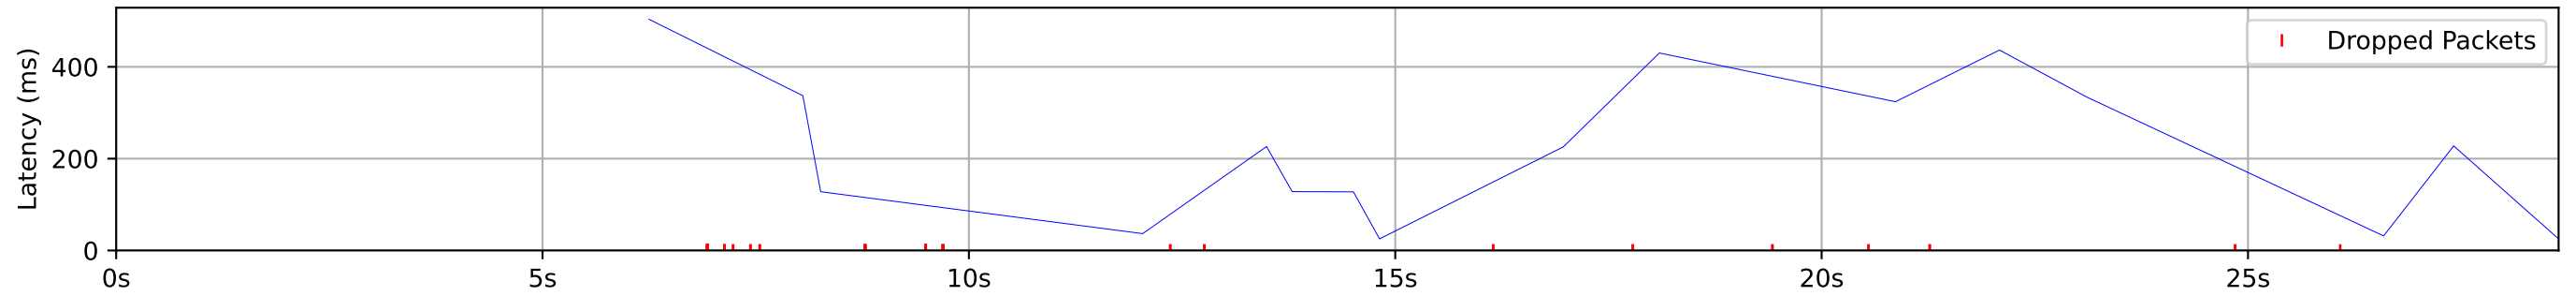

1_upstream.pdf other flows

Latency Timeseries

CCDF of Packet Latency

Packet Delay Statistics

P0	25.200 ms
P0.1	25.200 ms
P1	25.200 ms
P10	30.420 ms
P50	225.500 ms
P90	503.690 ms
P99	503.700 ms
P99.9	503.700 ms
P100	503.700 ms
P99 PDV	478.500 ms
P99.9 PDV	478.500 ms

Data Rate Statistics

Mean data rate	0.0 Mbps
P10 of data rate	0.0 Mbps
P10 % of mean	0.0%
Ramp time to 90%	0 ms

Packet Counts

DSCP 0	40	35.4%
ECT1	32	28.32%
Not ECT	8	7.08%
Drops	73	64.6%
Missing	0	0.0%
Total	113	100%