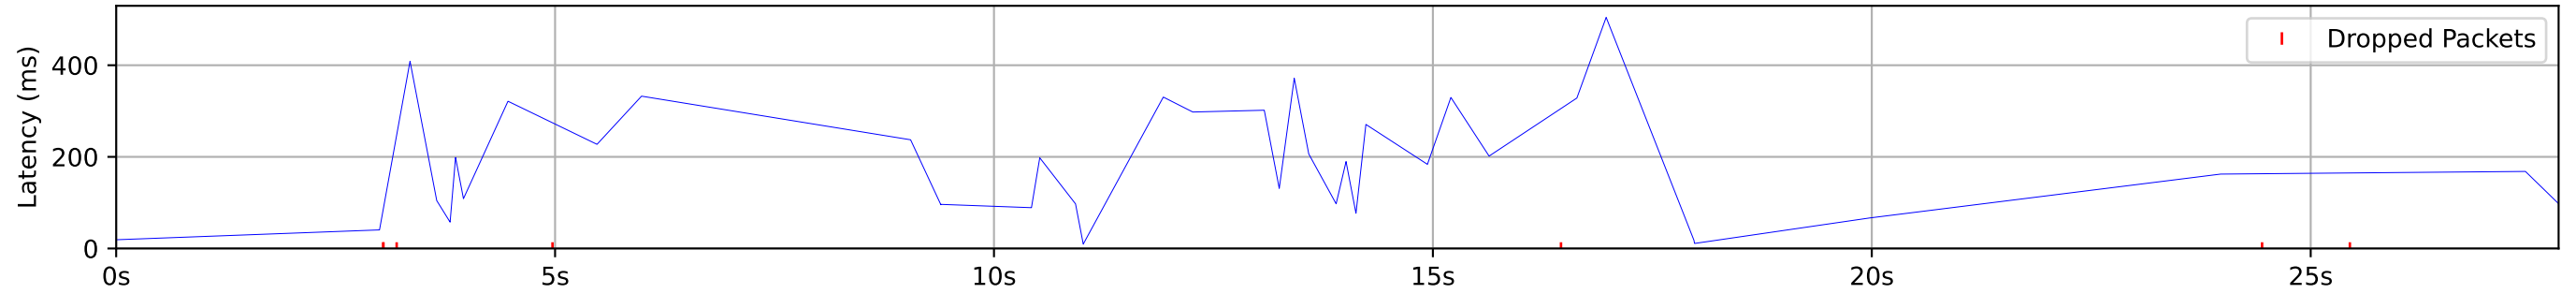

1_downstream.pdf other flows

Latency Timeseries

CCDF of Packet Latency

Packet Delay Statistics

P0	9.600 ms
P0.1	9.666 ms
P1	10.258 ms
P10	52.435 ms
P50	106.640 ms
P90	329.940 ms
P99	459.469 ms
P99.9	499.997 ms
P100	504.500 ms
P99 PDV	449.211 ms
P99.9 PDV	490.331 ms

Data Rate Statistics

Mean data rate	0.0 Mbps
P10 of data rate	0.0 Mbps
P10 % of mean	0.0%
Ramp time to 90%	200 ms

Packet Counts

DSCP 0	48	87.27%
Not ECT	35	63.64%
ECT1	13	23.64%
Drops	7	12.73%
Missing	0	0.0%
Total	55	100%