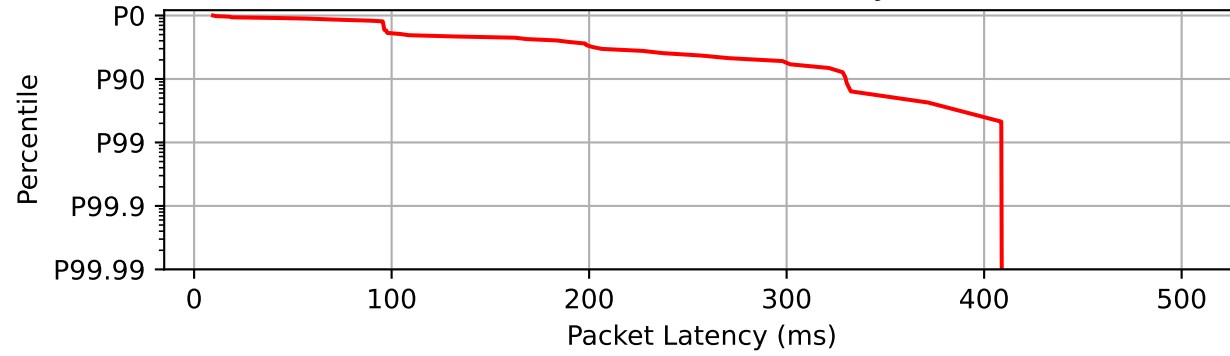

1_downstream.pdf other flows

Latency Timeseries

CCDF of Packet Latency

Packet Delay Statistics

P0	9.600 ms
P0.1	9.666 ms
P1	10.258 ms
P10	52.435 ms
P50	106.640 ms
P90	329.940 ms
P99	459.469 ms
P99.9	499.997 ms
P100	504.500 ms
P99 PDV	449.211 ms
P99.9 PDV	490.331 ms

Data Rate Statistics

Mean data rate	0.0 Mbps
P10 of data rate	0.0 Mbps
P10 % of mean	0.0%
Ramp time to 90%	200 ms

Packet Counts

DSCP 0	48	87.27%
Not ECT	35	63.64%
ECT1	13	23.64%
Drops	7	12.73%
Missing	0	0.0%
Total	55	100%