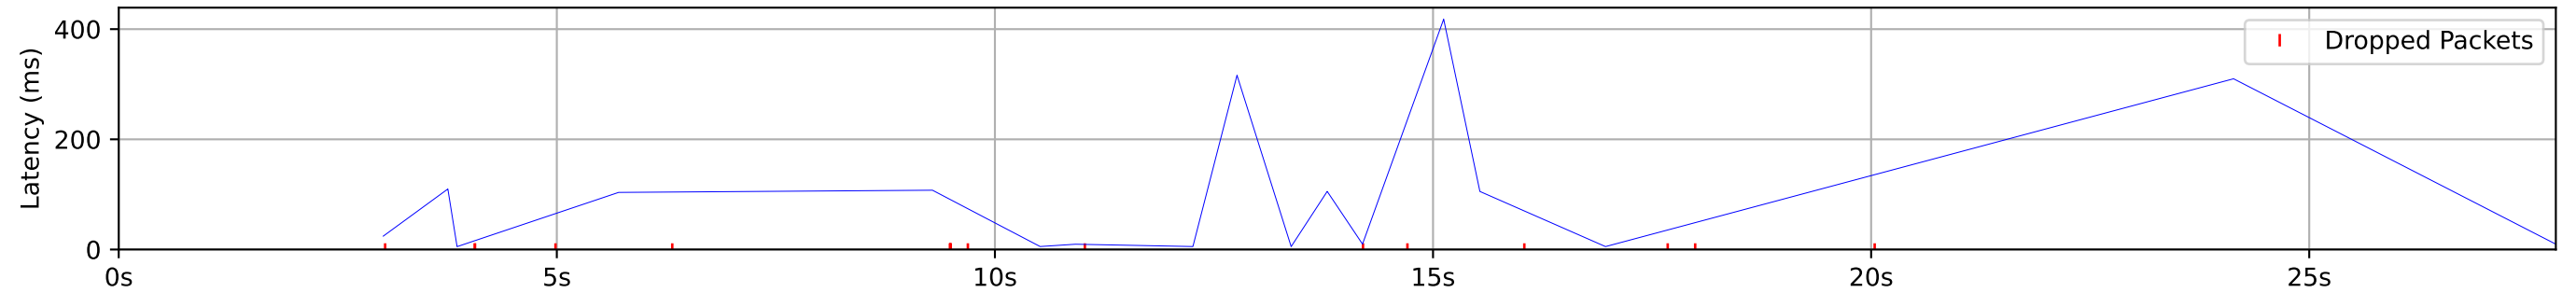

1_upstream.pdf other flows

Latency Timeseries