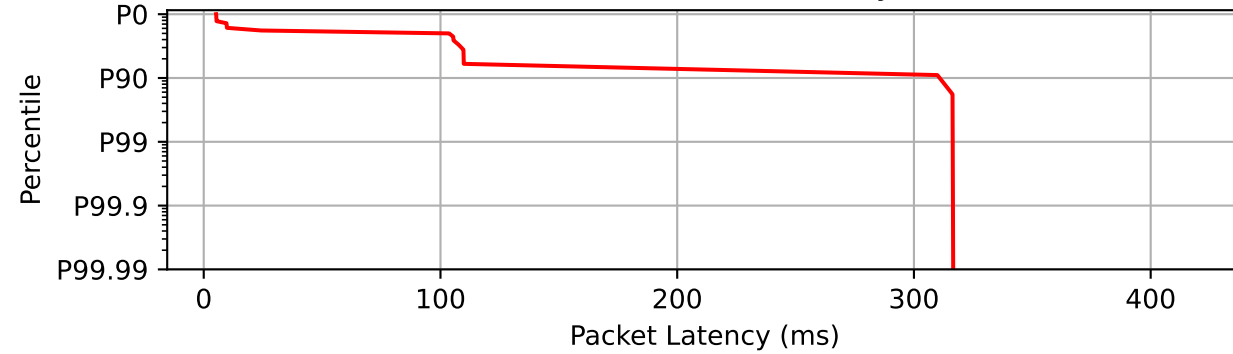

1_upstream.pdf other flows

Latency Timeseries

CCDF of Packet Latency

Packet Delay Statistics

P0	5.210 ms
P0.1	5.212 ms
P1	5.226 ms
P10	5.300 ms
P50	103.650 ms
P90	311.180 ms
P99	399.776 ms
P99.9	416.268 ms
P100	418.100 ms
P99 PDV	394.550 ms
P99.9 PDV	411.056 ms

Data Rate Statistics

Mean data rate	0.0 Mbps
P10 of data rate	0.0 Mbps
P10 % of mean	0.0%
Ramp time to 90%	0 ms

Packet Counts

DSCP 0	19	51.35%
Not ECT	12	32.43%
ECT1	7	18.92%
Drops	18	48.65%
Missing	0	0.0%
Total	37	100%