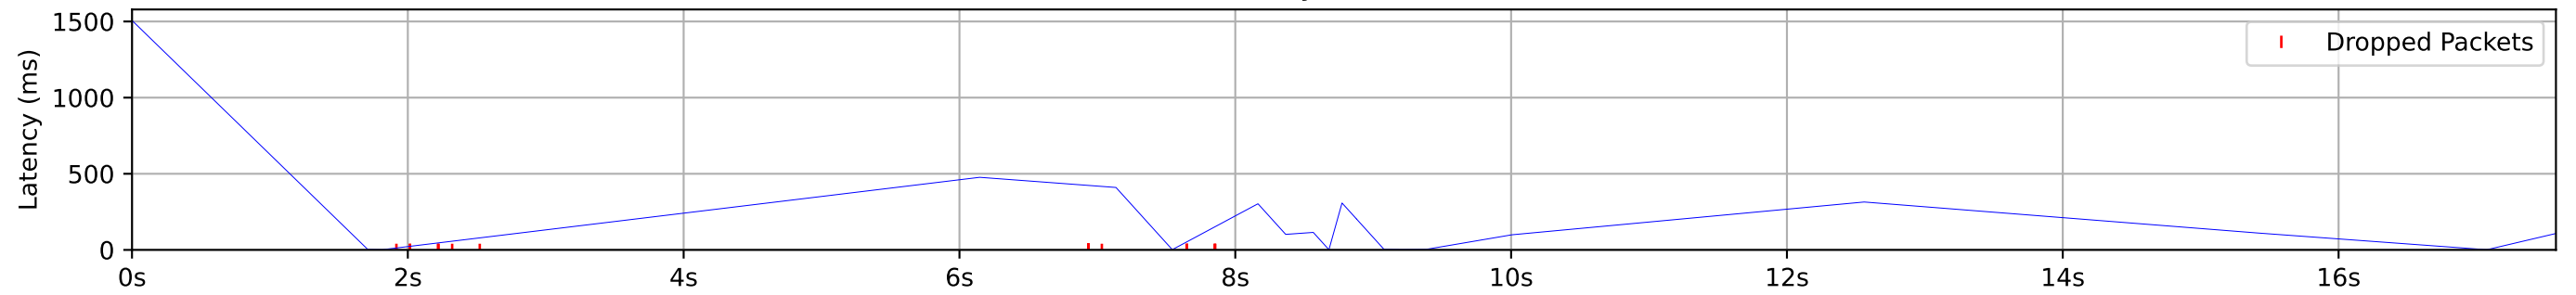

1_upstream.pdf other flows

Latency Timeseries

CCDF of Packet Latency

Packet Delay Statistics

P0	1.220 ms
P0.1	1.224 ms
P1	1.262 ms
P10	1.589 ms
P50	100.695 ms
P90	380.841 ms
P99	959.454 ms
P99.9	1449.327 ms
P100	1503.757 ms
P99 PDV	958.191 ms
P99.9 PDV	1448.102 ms

Data Rate Statistics

Mean data rate	0.0 Mbps
P10 of data rate	0.0 Mbps
P10 % of mean	0.0%
Ramp time to 90%	0 ms

Packet Counts

DSCP 0	59	68.6%
Not ECT	39	45.35%
ECT1	20	23.26%
Drops	27	31.4%
Missing	0	0.0%
Total	86	100%