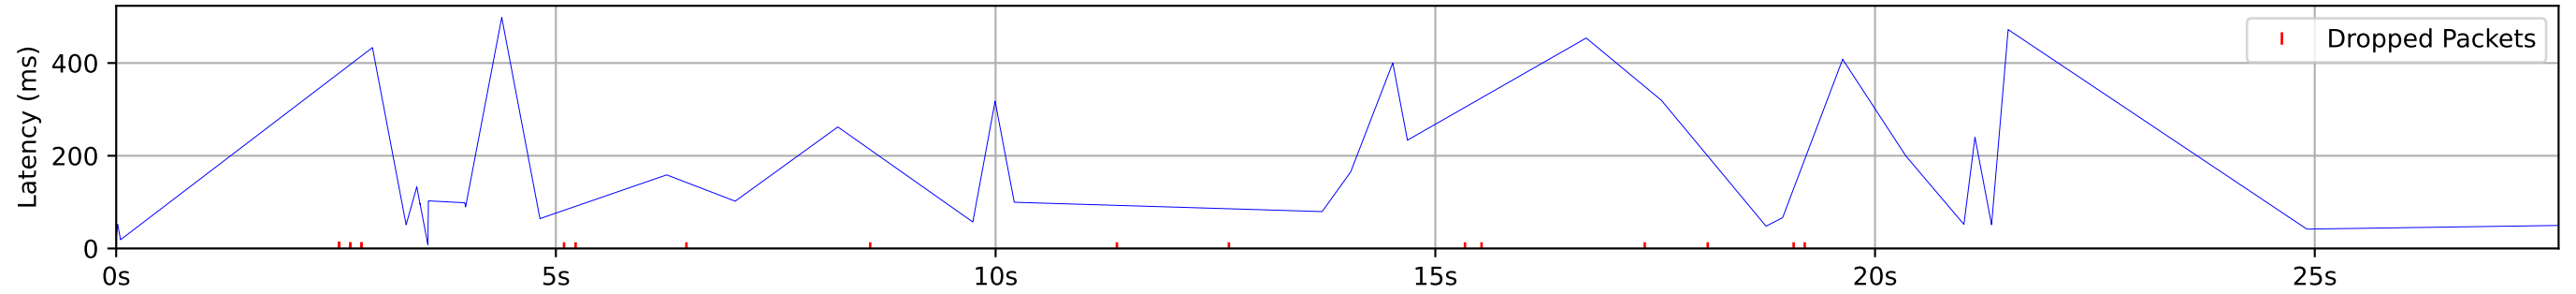

1_downstream.pdf other flows

Latency Timeseries

CCDF of Packet Latency

Packet Delay Statistics

P0	8.170 ms
P0.1	8.762 ms
P1	14.092 ms
P10	50.395 ms
P50	97.625 ms
P90	419.550 ms
P99	492.093 ms
P99.9	497.859 ms
P100	498.500 ms
P99 PDV	478.001 ms
P99.9 PDV	489.097 ms

Data Rate Statistics

Mean data rate	0.0 Mbps
P10 of data rate	0.0 Mbps
P10 % of mean	0.0%
Ramp time to 90%	100 ms

Packet Counts

DSCP 0	58	65.17%
ECT1	23	25.84%
Not ECT	35	39.33%
Drops	31	34.83%
Missing	0	0.0%
Total	89	100%