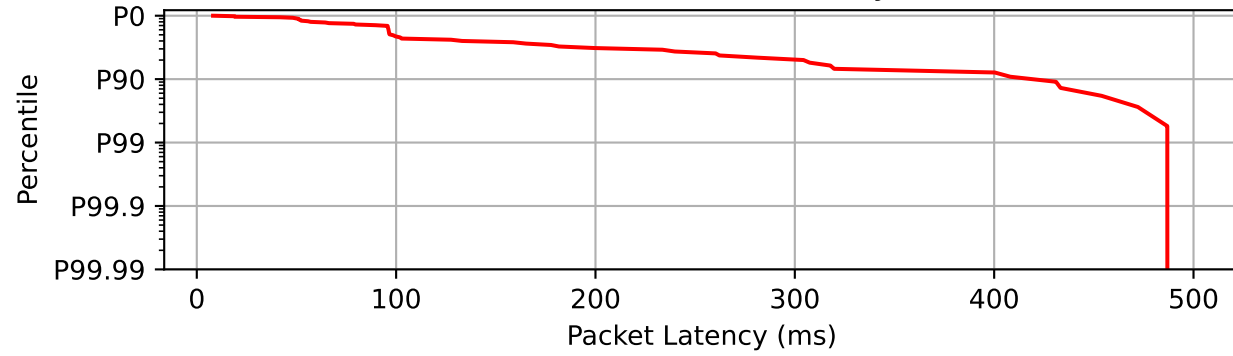

1_downstream.pdf other flows

Latency Timeseries

CCDF of Packet Latency

Packet Delay Statistics

P0	8.170 ms
P0.1	8.762 ms
P1	14.092 ms
P10	50.395 ms
P50	97.625 ms
P90	419.550 ms
P99	492.093 ms
P99.9	497.859 ms
P100	498.500 ms
P99 PDV	478.001 ms
P99.9 PDV	489.097 ms

Data Rate Statistics

Mean data rate	0.0 Mbps
P10 of data rate	0.0 Mbps
P10 % of mean	0.0%
Ramp time to 90%	100 ms

Packet Counts

DSCP 0	58	65.17%
ECT1	23	25.84%
Not ECT	35	39.33%
Drops	31	34.83%
Missing	0	0.0%
Total	89	100%