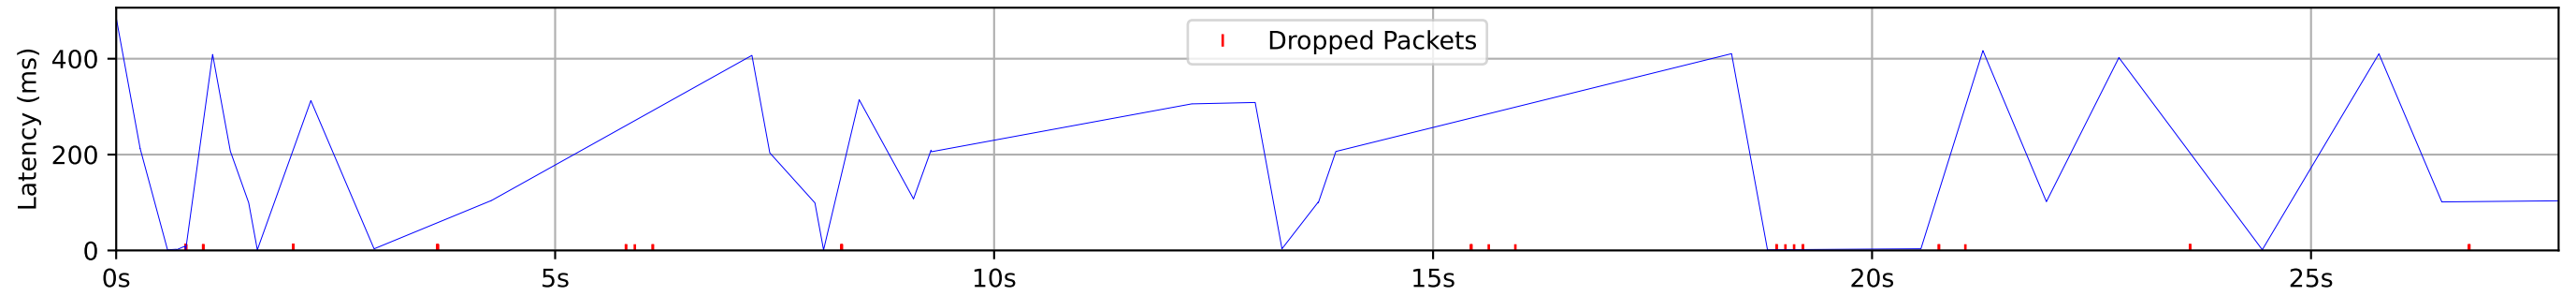

1_upstream.pdf other flows

Latency Timeseries

CCDF of Packet Latency

Packet Delay Statistics

P0	1.210 ms
P0.1	1.230 ms
P1	1.344 ms
P10	1.756 ms
P50	5.052 ms
P90	407.970 ms
P99	416.568 ms
P99.9	468.612 ms
P100	482.332 ms
P99 PDV	415.223 ms
P99.9 PDV	467.383 ms

Data Rate Statistics

Mean data rate	0.0 Mbps
P10 of data rate	0.0 Mbps
P10 % of mean	0.0%
Ramp time to 90%	0 ms

Packet Counts

DSCP 0	229	73.16%
Not ECT	129	41.21%
ECT1	100	31.95%
Drops	84	26.84%
Missing	0	0.0%
Total	313	100%