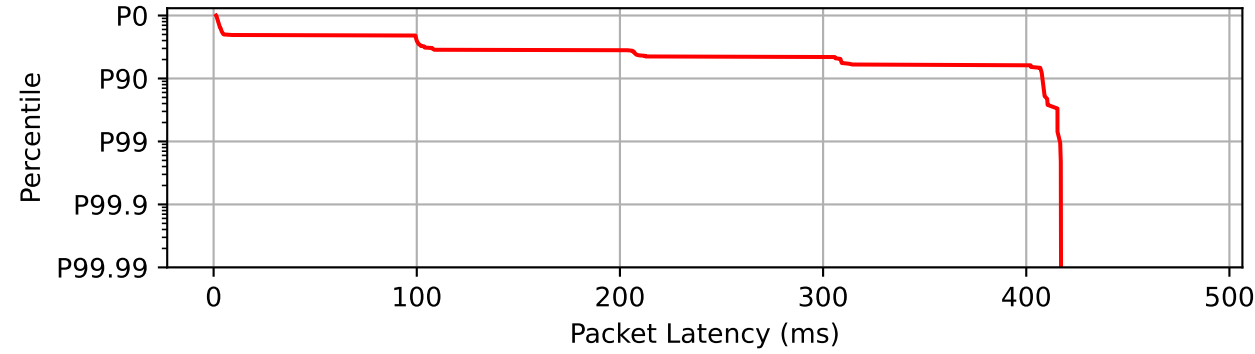

1_upstream.pdf other flows

Latency Timeseries

CCDF of Packet Latency

Packet Delay Statistics

P0	1.210 ms
P0.1	1.230 ms
P1	1.344 ms
P10	1.756 ms
P50	5.052 ms
P90	407.970 ms
P99	416.568 ms
P99.9	468.612 ms
P100	482.332 ms
P99 PDV	415.223 ms
P99.9 PDV	467.383 ms

Data Rate Statistics

Mean data rate	0.0 Mbps
P10 of data rate	0.0 Mbps
P10 % of mean	0.0%
Ramp time to 90%	0 ms

Packet Counts

DSCP 0	229	73.16%
Not ECT	129	41.21%
ECT1	100	31.95%
Drops	84	26.84%
Missing	0	0.0%
Total	313	100%