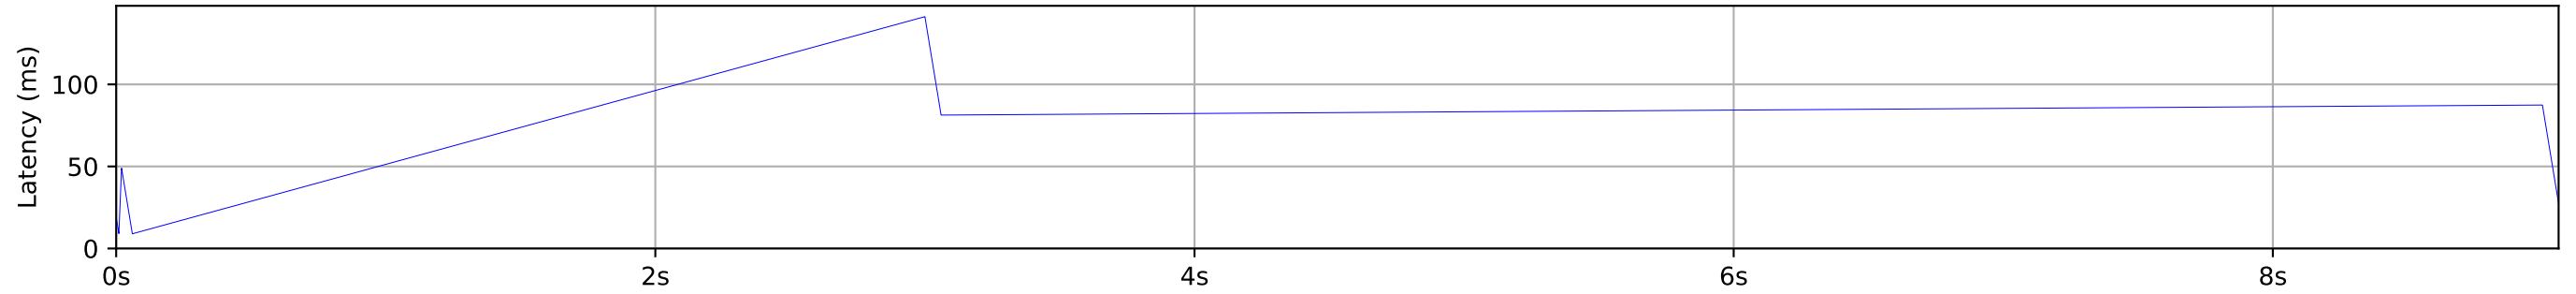

1_downstream.pdf other flows

Latency Timeseries

CCDF of Packet Latency

Packet Delay Statistics

P0	8.962 ms
P0.1	8.964 ms
P1	8.982 ms
P10	15.990 ms
P50	62.430 ms
P90	124.280 ms
P99	139.572 ms
P99.9	141.100 ms
P100	141.270 ms
P99 PDV	130.590 ms
P99.9 PDV	132.136 ms

Data Rate Statistics

Mean data rate	0.0 Mbps
P10 of data rate	0.0 Mbps
P10 % of mean	0.0%
Ramp time to 90%	0 ms

Packet Counts

DSCP 0	18	100.0%
Not ECT	6	33.33%
ECT1	12	66.67%
Drops	0	0.0%
Missing	0	0.0%
Total	18	100%