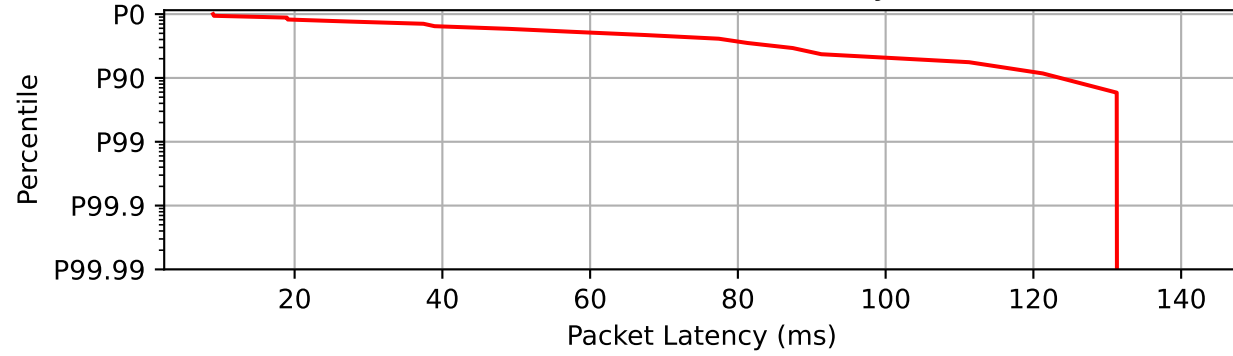

1_downstream.pdf other flows

Latency Timeseries

CCDF of Packet Latency

Packet Delay Statistics

P0	8.962 ms
P0.1	8.964 ms
P1	8.982 ms
P10	15.990 ms
P50	62.430 ms
P90	124.280 ms
P99	139.572 ms
P99.9	141.100 ms
P100	141.270 ms
P99 PDV	130.590 ms
P99.9 PDV	132.136 ms

Data Rate Statistics

Mean data rate	0.0 Mbps
P10 of data rate	0.0 Mbps
P10 % of mean	0.0%
Ramp time to 90%	0 ms

Packet Counts

DSCP 0	18	100.0%
Not ECT	6	33.33%
ECT1	12	66.67%
Drops	0	0.0%
Missing	0	0.0%
Total	18	100%