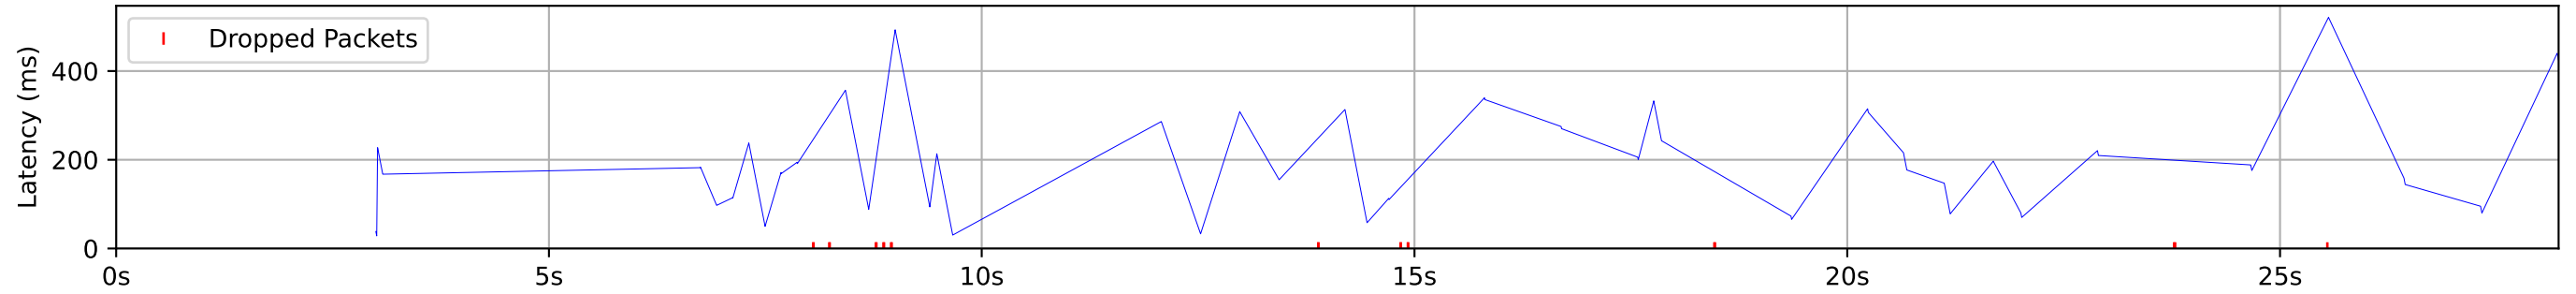

1_downstream.pdf other flows

Latency Timeseries

CCDF of Packet Latency

Packet Delay Statistics

P0	28.340 ms
P0.1	28.599 ms
P1	31.198 ms
P10	78.820 ms
P50	181.770 ms
P90	325.680 ms
P99	489.633 ms
P99.9	517.252 ms
P100	521.000 ms
P99 PDV	458.435 ms
P99.9 PDV	488.653 ms

Data Rate Statistics

Mean data rate	0.1 Mbps
P10 of data rate	0.0 Mbps
P10 % of mean	0.0%
Ramp time to 90%	100 ms

Packet Counts

DSCP 0	145	87.35%
Not ECT	52	31.33%
ECT1	93	56.02%
Drops	21	12.65%
Missing	0	0.0%
Total	166	100%