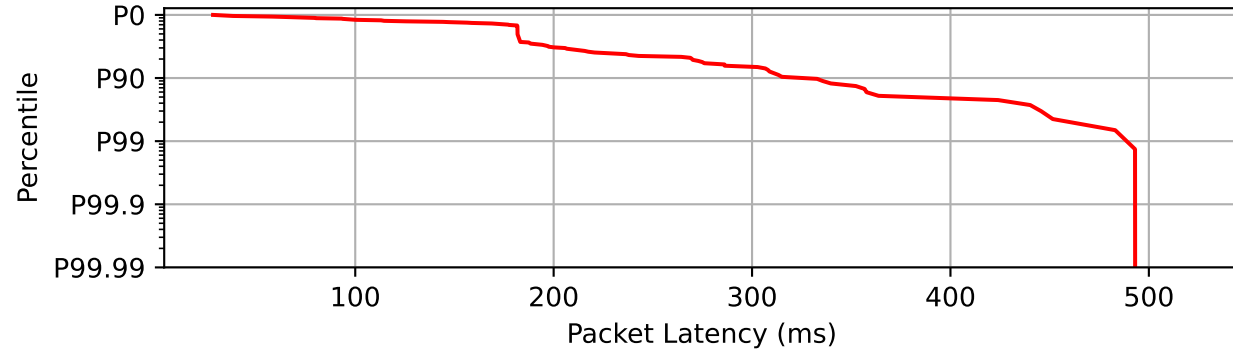

1_downstream.pdf other flows

Latency Timeseries

CCDF of Packet Latency

Packet Delay Statistics

P0	28.340 ms
P0.1	28.599 ms
P1	31.198 ms
P10	78.820 ms
P50	181.770 ms
P90	325.680 ms
P99	489.633 ms
P99.9	517.252 ms
P100	521.000 ms
P99 PDV	458.435 ms
P99.9 PDV	488.653 ms

Data Rate Statistics

Mean data rate	0.1 Mbps
P10 of data rate	0.0 Mbps
P10 % of mean	0.0%
Ramp time to 90%	100 ms

Packet Counts

DSCP 0	145	87.35%
Not ECT	52	31.33%
ECT1	93	56.02%
Drops	21	12.65%
Missing	0	0.0%
Total	166	100%