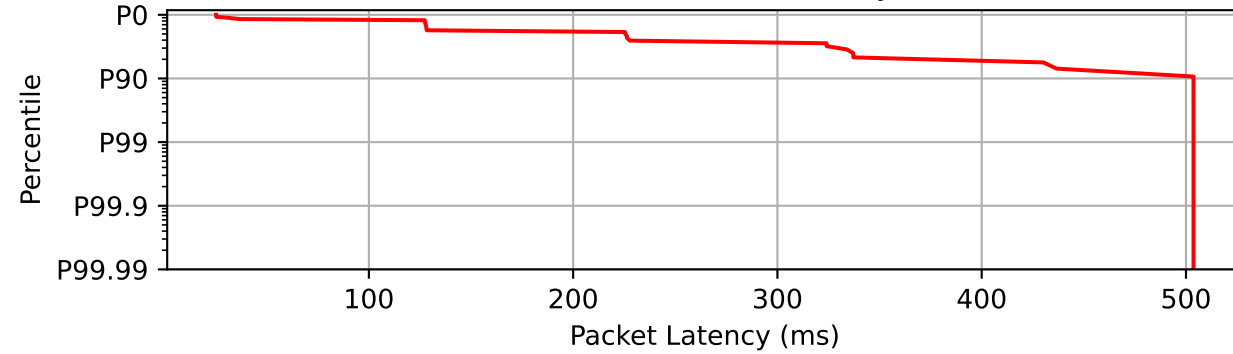

1_upstream.pdf other flows

Latency Timeseries

CCDF of Packet Latency

Packet Delay Statistics

P0	25.200 ms
P0.1	25.200 ms
P1	25.200 ms
P10	30.420 ms
P50	225.500 ms
P90	503.690 ms
P99	503.700 ms
P99.9	503.700 ms
P100	503.700 ms
P99 PDV	478.500 ms
P99.9 PDV	478.500 ms

Data Rate Statistics

Mean data rate	0.0 Mbps
P10 of data rate	0.0 Mbps
P10 % of mean	0.0%
Ramp time to 90%	0 ms

Packet Counts

DSCP 0	40	35.4%
Not ECT	8	7.08%
ECT1	32	28.32%
Drops	73	64.6%
Missing	0	0.0%
Total	113	100%