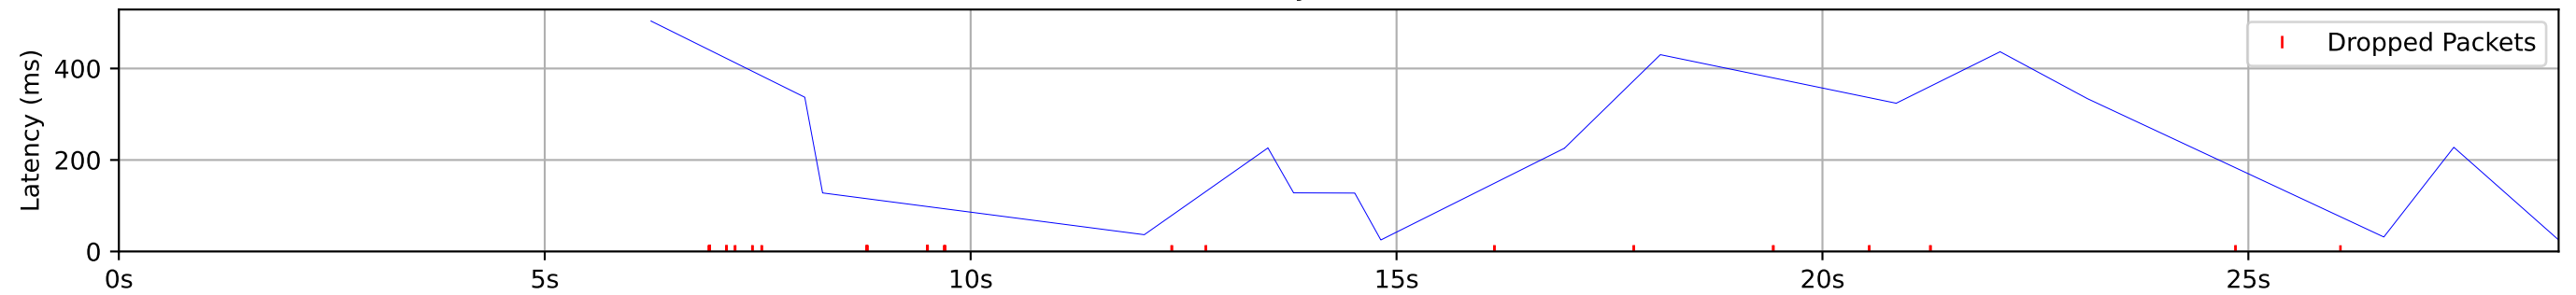

1_upstream.pdf other flows

Latency Timeseries

CCDF of Packet Latency

Packet Delay Statistics

P0	25.200 ms
P0.1	25.200 ms
P1	25.200 ms
P10	30.420 ms
P50	225.500 ms
P90	503.690 ms
P99	503.700 ms
P99.9	503.700 ms
P100	503.700 ms
P99 PDV	478.500 ms
P99.9 PDV	478.500 ms

Data Rate Statistics

Mean data rate	0.0 Mbps
P10 of data rate	0.0 Mbps
P10 % of mean	0.0%
Ramp time to 90%	0 ms

Packet Counts

DSCP 0	40	35.4%
Not ECT	8	7.08%
ECT1	32	28.32%
Drops	73	64.6%
Missing	0	0.0%
Total	113	100%